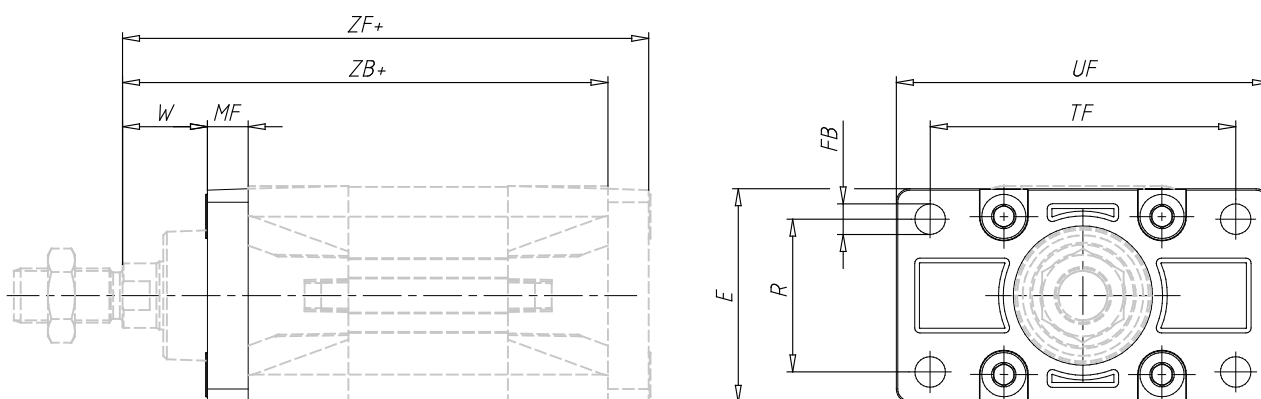

## Front and rear flange - Mod. D-E

Product code: D-E-41-50

Datasheet creation date: 07/03/2025 16:02

Check the most updated document online [click here](#)

### DIMENSIONS

<b>W (mm)</b>	25
<b>MF (mm)</b>	12
<b>ZB (mm)</b>	143
<b>TF (mm)</b>	90
<b>R (mm)</b>	45
<b>UF (mm)</b>	110
<b>E (mm)</b>	65
<b>FB H13 (mm)</b>	9
<b>ZF (mm)</b>	155
<b>Torque force</b>	10 Nm