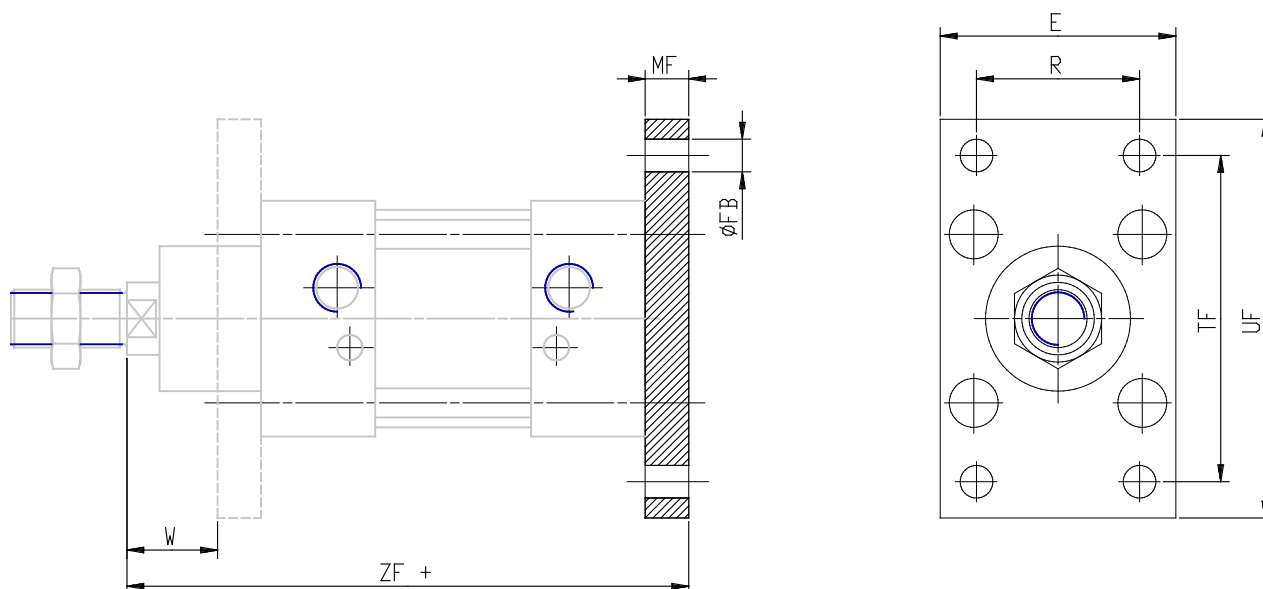

Front and rear flange - Mod. D-E-90

Product code: D-E-90-100

Datasheet creation date: 07/03/2025 15:52

Check the most updated document online [click here](#)

TECHNICAL DATA

Mod.	D-E-90-100
------	------------

Front and rear flange - Mod. D-E-90

Product code: D-E-90-100

DIMENSIONS

E (mm)	115
Ø FB (mm)	14
MF (mm)	16
TF (mm)	150
UF (mm)	170
W (mm)	35
ZF (mm)	205
R (mm)	75