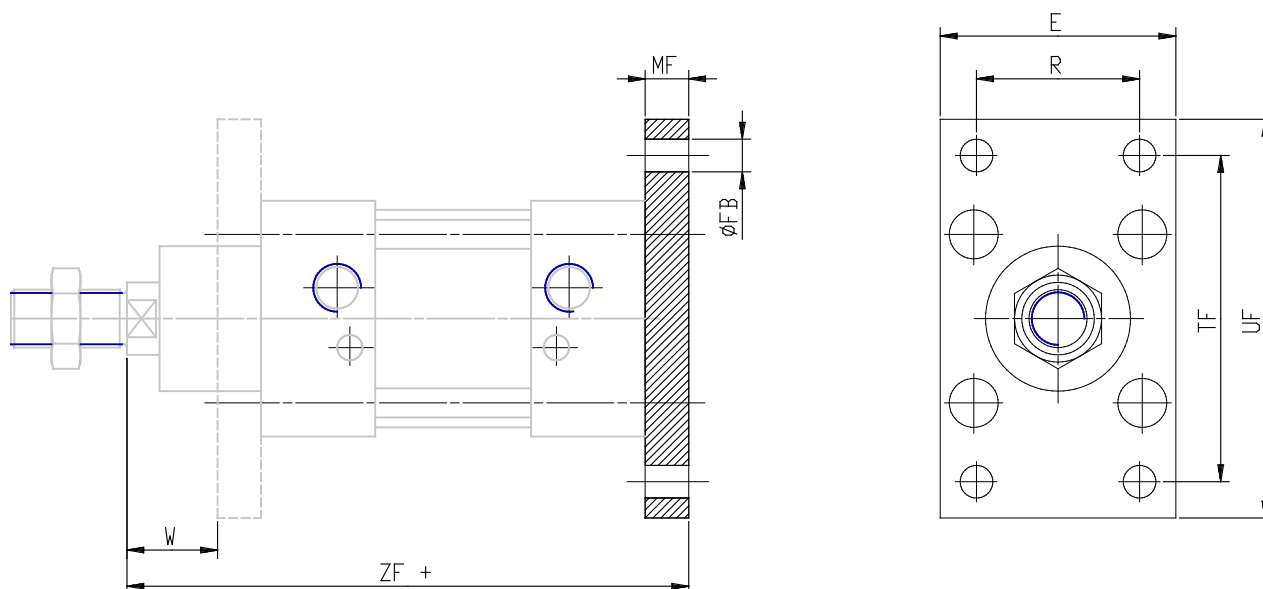

## Front and rear flange - Mod. D-E-90

Product code: D-E-90-125

Datasheet creation date: 07/03/2025 15:52

Check the most updated document online [click here](#)

### TECHNICAL DATA

Mod.	D-E-90-125
------	------------

## Front and rear flange - Mod. D-E-90

Product code: D-E-90-125

### DIMENSIONS

<b>E (mm)</b>	140
<b>Ø FB (mm)</b>	16
<b>MF (mm)</b>	20
<b>TF (mm)</b>	180
<b>UF (mm)</b>	205
<b>W (mm)</b>	45
<b>ZF (mm)</b>	245
<b>R (mm)</b>	90