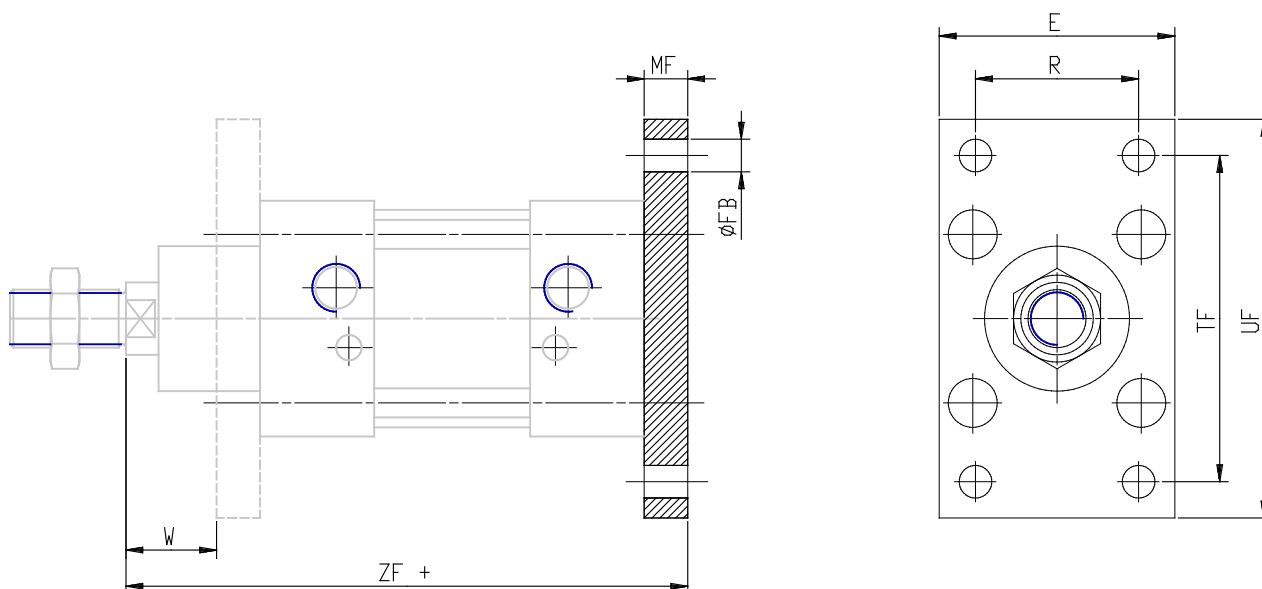

Front and rear flange - Mod. D-E-90

Product code: D-E-90-40

Datasheet creation date: 07/03/2025 15:53

Check the most updated document online [click here](#)

TECHNICAL DATA

Mod.	D-E-90-40
------	-----------

Front and rear flange - Mod. D-E-90

Product code: D-E-90-40

DIMENSIONS

E (mm)	52
Ø FB (mm)	9
MF (mm)	10
TF (mm)	72
UF (mm)	90
W (mm)	20
ZF (mm)	145
R (mm)	36