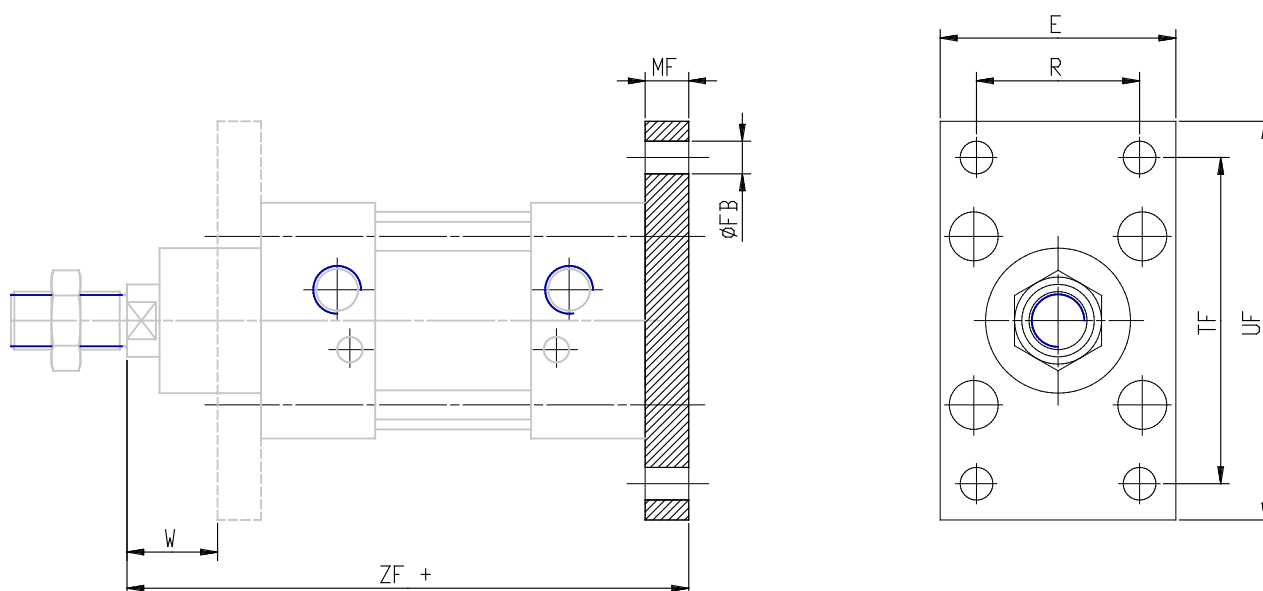

## Front and rear flange - Mod. D-E-90

Product code: D-E-90-63

Datasheet creation date: 07/03/2025 15:53

Check the most updated document online [click here](#)

### TECHNICAL DATA

Mod.	D-E-90-63
------	-----------

### DIMENSIONS

<b>E (mm)</b>	75
<b>Ø FB (mm)</b>	9
<b>MF (mm)</b>	12
<b>TF (mm)</b>	100
<b>UF (mm)</b>	120
<b>W (mm)</b>	25
<b>ZF (mm)</b>	170
<b>R (mm)</b>	50