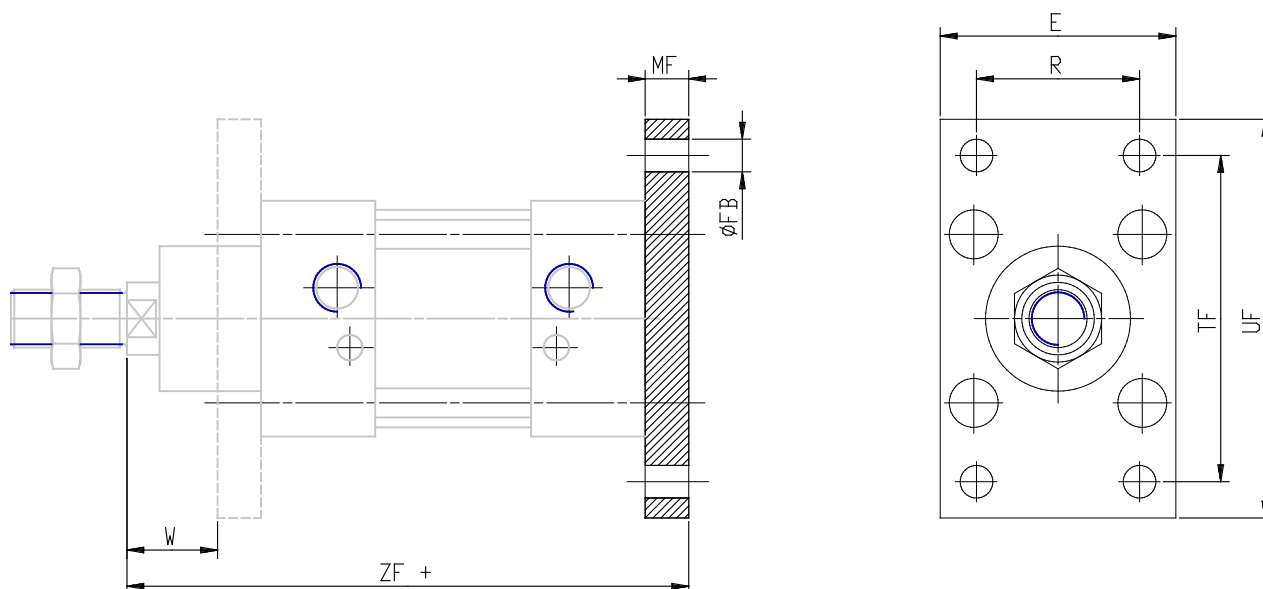

## Front and rear flange - Mod. D-E-90

Product code: D-E-90-80

Datasheet creation date: 07/03/2025 15:53

Check the most updated document online [click here](#)

### TECHNICAL DATA

Mod.	D-E-90-80
------	-----------

## Front and rear flange - Mod. D-E-90

Product code: D-E-90-80

### DIMENSIONS

<b>E (mm)</b>	95
<b>Ø FB (mm)</b>	12
<b>MF (mm)</b>	16
<b>TF (mm)</b>	126
<b>UF (mm)</b>	150
<b>W (mm)</b>	30
<b>ZF (mm)</b>	190
<b>R (mm)</b>	63