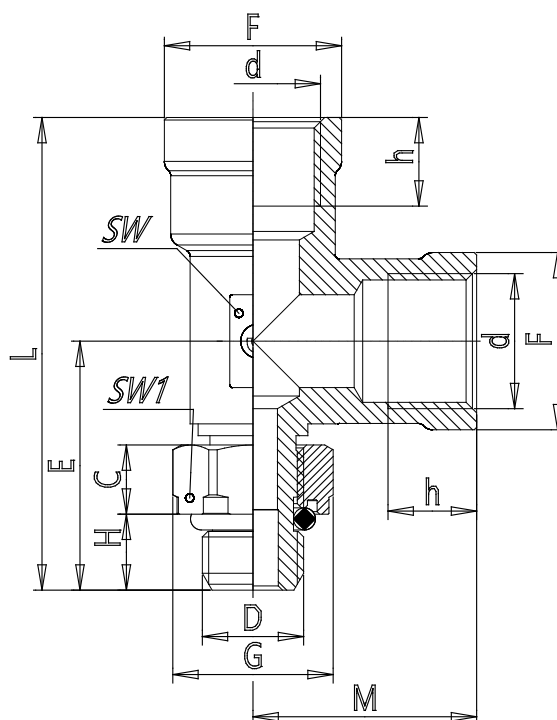

Mod. D2072 - Air brake fittings series 9000

Product code: D2072 M16X1,5-M12X1,5R/1

Datasheet creation date: 10/03/2025 09:02

Check the most updated document online [click here](#)

TECHNICAL DATA

Mod.	D2072 M16X1,5-M12X1,5R/1
------	--------------------------

Mod. D2072 - Air brake fittings series 9000

Product code: D2072 M16X1,5-M12X1,5R/1

DIMENSIONS

d (mm)	M16x1.5
D (mm)	M12x1.5
C (mm)	8.2
E (mm)	30.0
F (mm)	21
G (mm)	19
H (mm)	9
h (mm)	10.5
L (mm)	48.5
M (mm)	18.5
SW (mm)	20
SW1 (mm)	17
Weight (g)	70