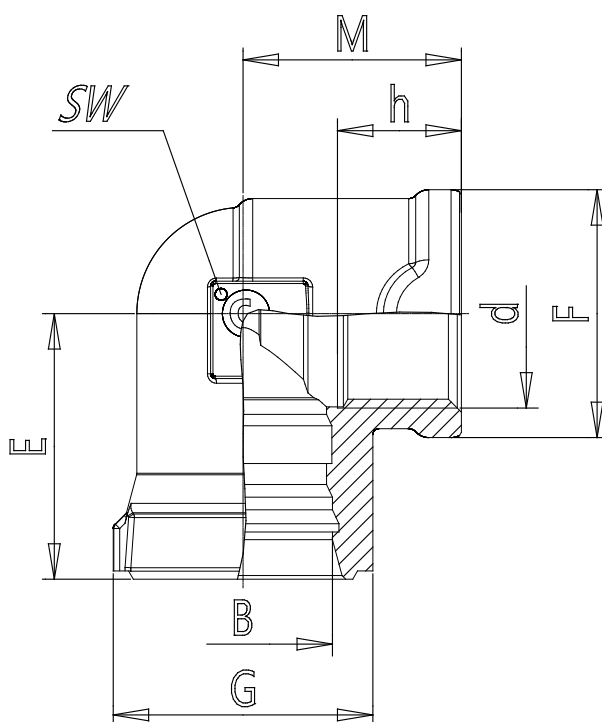

## Mod. D2220 - Air brake fittings series 9000

Product code: D2220 M12X1,5-C1

Datasheet creation date: 10/03/2025 09:02

Check the most updated document online [click here](#)

### ■ TECHNICAL DATA

Mod.	D2220 M12X1,5-C1
------	------------------

## Mod. D2220 - Air brake fittings series 9000

Product code: D2220 M12X1,5-C1

### DIMENSIONS

<b>D (mm)</b>	M12x1.5
<b>B</b>	C1
<b>E (mm)</b>	22.5
<b>F (mm)</b>	21
<b>G (mm)</b>	22
<b>H (mm)</b>	10.5
<b>M (mm)</b>	18.5
<b>SW (mm)</b>	20