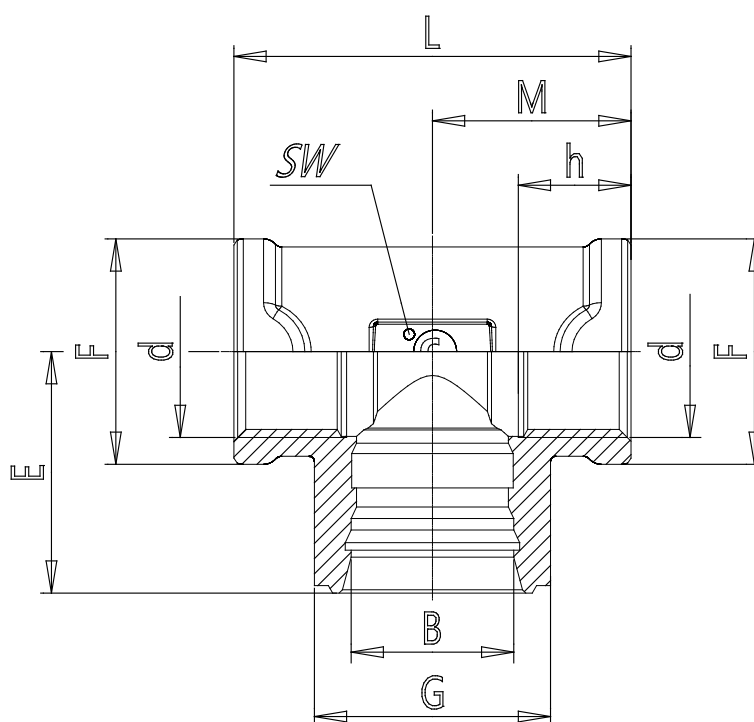

Mod. D2260 - Air brake fittings series 9000

Product code: D2260 M12X1,5-C1

Datasheet creation date: 10/03/2025 09:02

Check the most updated document online [click here](#)

■ TECHNICAL DATA

Mod.	D2260 M12X1,5-C1
------	------------------

Mod. D2260 - Air brake fittings series 9000

Product code: D2260 M12X1,5-C1

DIMENSIONS

D (mm)	M12x1.5
B	C1
E (mm)	22.5
F (mm)	21
G (mm)	22
H (mm)	10.5
L (mm)	37
M (mm)	18.5
SW (mm)	20