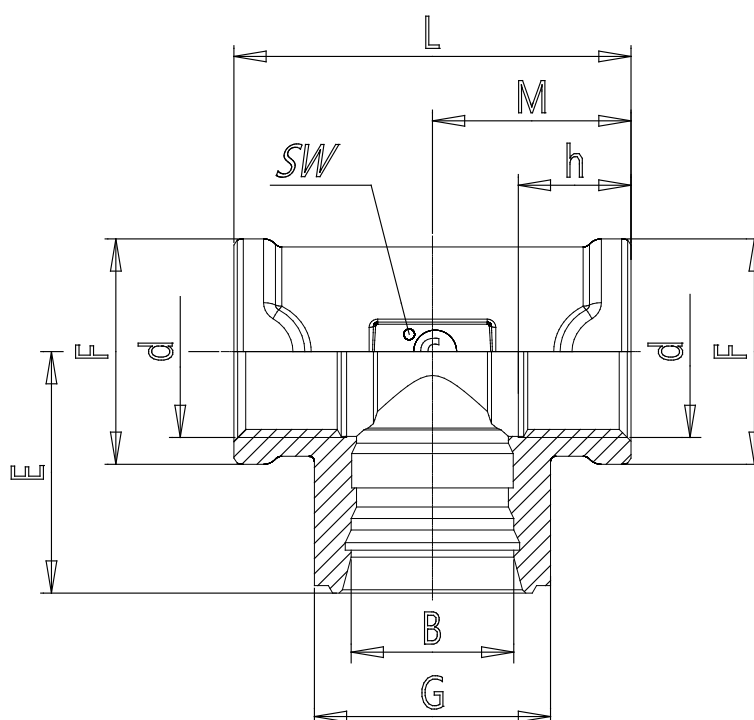

## Mod. D2260 - Air brake fittings series 9000

Product code: D2260 M16X1,5-C1

Datasheet creation date: 10/03/2025 09:02

Check the most updated document online [click here](#)

### ■ TECHNICAL DATA

Mod.	D2260 M16X1,5-C1
------	------------------

## Mod. D2260 - Air brake fittings series 9000

Product code: D2260 M16X1,5-C1

### DIMENSIONS

<b>D (mm)</b>	M16x1.5
<b>B</b>	C1
<b>E (mm)</b>	22.5
<b>F (mm)</b>	21
<b>G (mm)</b>	22
<b>H (mm)</b>	10.5
<b>L (mm)</b>	37
<b>M (mm)</b>	18.5
<b>SW (mm)</b>	20