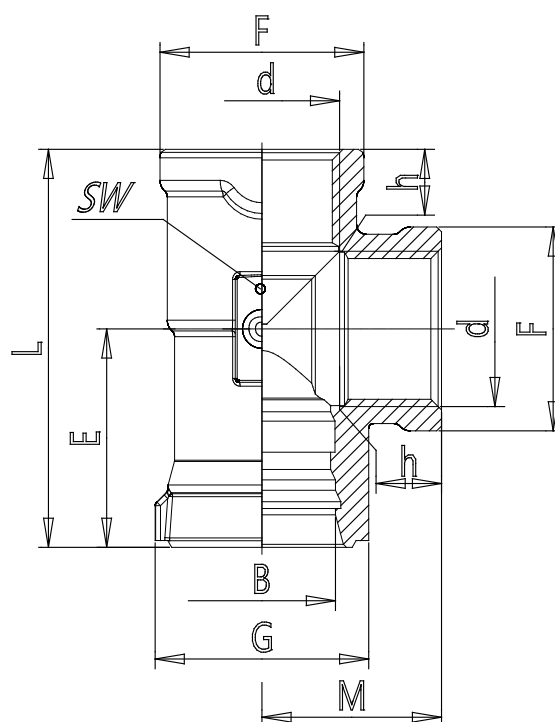

## Mod. D2270 - Air brake fittings series 9000

Product code: D2270 M12X1,5-C1

Datasheet creation date: 10/03/2025 09:02

Check the most updated document online [click here](#)

### ■ TECHNICAL DATA

Mod.	D2270 M12X1,5-C1
------	------------------

## Mod. D2270 - Air brake fittings series 9000

Product code: D2270 M12X1,5-C1

### DIMENSIONS

<b>D (mm)</b>	M12x1.5
<b>B</b>	C1
<b>E (mm)</b>	22.5
<b>F (mm)</b>	21
<b>G (mm)</b>	22
<b>h (mm)</b>	10.5
<b>M (mm)</b>	18.5
<b>SW (mm)</b>	20