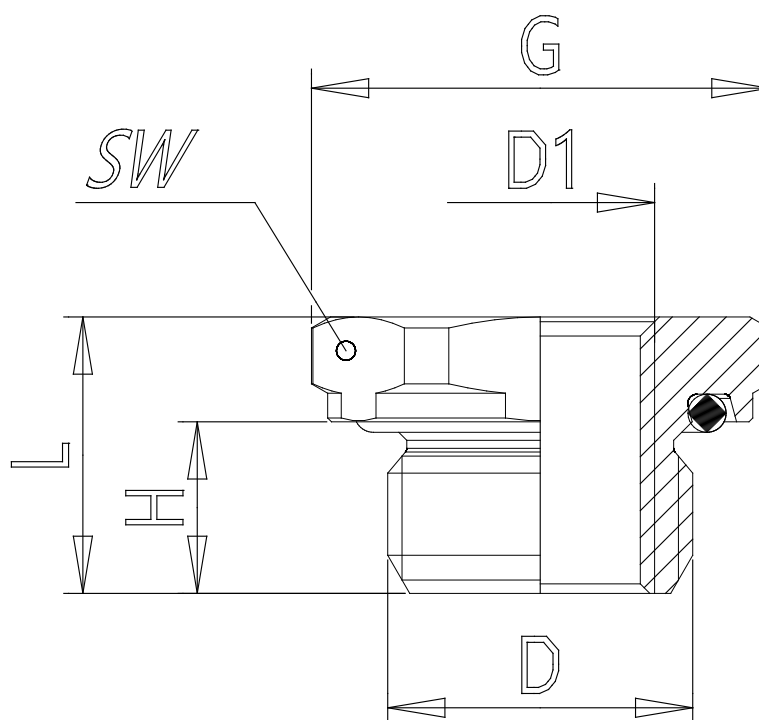

Mod. D2532 - Air brake fittings series 9000

Product code: D2532 M12X1,5-M16X1,5B

Datasheet creation date: 10/03/2025 09:02

Check the most updated document online [click here](#)

TECHNICAL DATA

| | |
|------|------------------------|
| Mod. | D2532 M12X1,5-M16X1,5B |
|------|------------------------|

Mod. D2532 - Air brake fittings series 9000

Product code: D2532 M12X1,5-M16X1,5B

DIMENSIONS

| | |
|-------------------|---------|
| D (mm) | M16x1.5 |
| D1 (mm) | M12X1.5 |
| G (mm) | 24 |
| H (mm) | 9 |
| L (mm) | 14.5 |
| SW (mm) | 22 |
| Weight (g) | 19.5 |