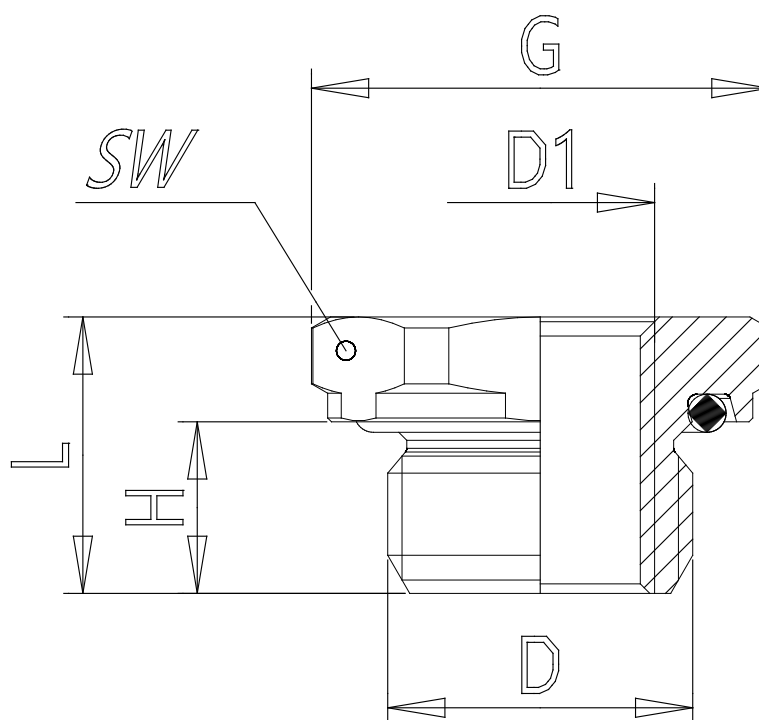

## Mod. D2532 - Air brake fittings series 9000

Product code: D2532 M12X1,5-M22X1,5B

Datasheet creation date: 10/03/2025 09:02

Check the most updated document online [click here](#)

### ■ TECHNICAL DATA

Mod.	D2532 M12X1,5-M22X1,5B
------	------------------------

## Mod. D2532 - Air brake fittings series 9000

Product code: D2532 M12X1,5-M22X1,5B

### DIMENSIONS

<b>D (mm)</b>	M22x1.5
<b>D1 (mm)</b>	M12X1.5
<b>G (mm)</b>	31
<b>H (mm)</b>	9
<b>L (mm)</b>	15.0
<b>SW (mm)</b>	28
<b>Weight (g)</b>	45.0