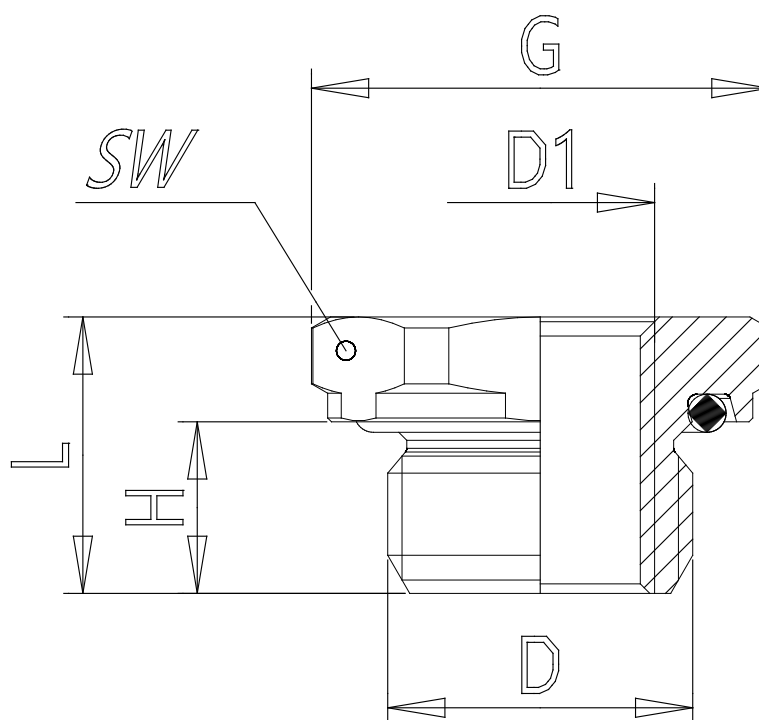

Mod. D2532 - Air brake fittings series 9000

Product code: D2532 M14X1,5-M16X1,5B

Datasheet creation date: 10/03/2025 09:02

Check the most updated document online [click here](#)

TECHNICAL DATA

Mod.	D2532 M14X1,5-M16X1,5B
------	------------------------

Mod. D2532 - Air brake fittings series 9000

Product code: D2532 M14X1,5-M16X1,5B

DIMENSIONS

D (mm)	M16x1.5
D1 (mm)	M14X1.5
G (mm)	24
H (mm)	9
L (mm)	14.5
SW (mm)	22
Weight (g)	19.5