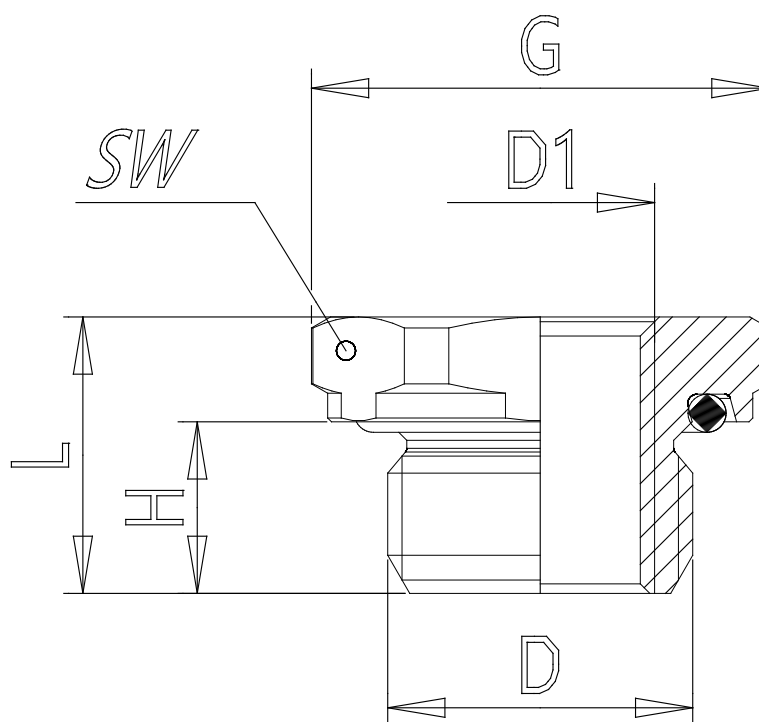

Mod. D2532 - Air brake fittings series 9000

Product code: D2532 M16X1,5-M22X1,5B

Datasheet creation date: 10/03/2025 09:02

Check the most updated document online [click here](#)

TECHNICAL DATA

Mod.	D2532 M16X1,5-M22X1,5B
------	------------------------

Mod. D2532 - Air brake fittings series 9000

Product code: D2532 M16X1,5-M22X1,5B

DIMENSIONS

D (mm)	M22x1.5
D1 (mm)	M16X1.5
G (mm)	31
H (mm)	9
L (mm)	15.0
SW (mm)	28
Weight (g)	34.0