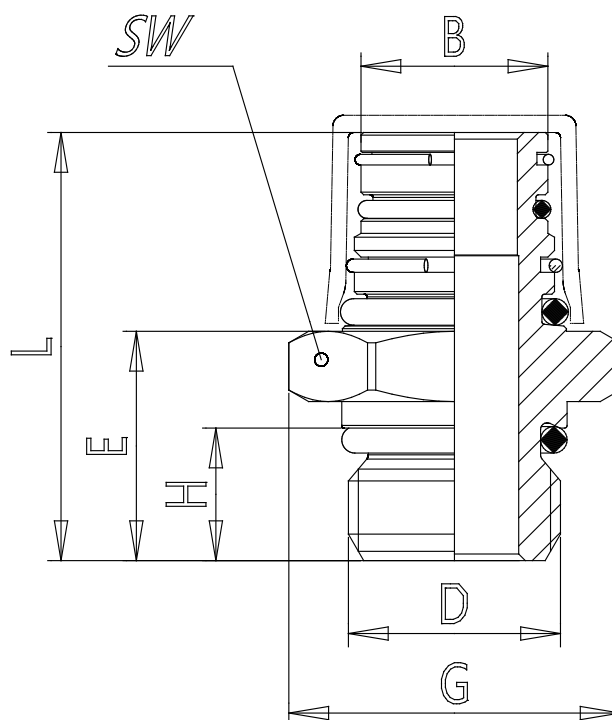

Mod. D2912 - Air brake fittings series 9000

Product code: D2912 C1-M22X1,5B/1

Datasheet creation date: 10/03/2025 09:03

Check the most updated document online [click here](#)

TECHNICAL DATA

Mod.	D2912 C1-M22X1,5B/1
------	---------------------

Mod. D2912 - Air brake fittings series 9000

Product code: D2912 C1-M22X1,5B/1

DIMENSIONS

B	C1
D (mm)	M22x1.5
E (mm)	16.3
G (mm)	32.0
H (mm)	9
L (mm)	31.3
SW (mm)	28