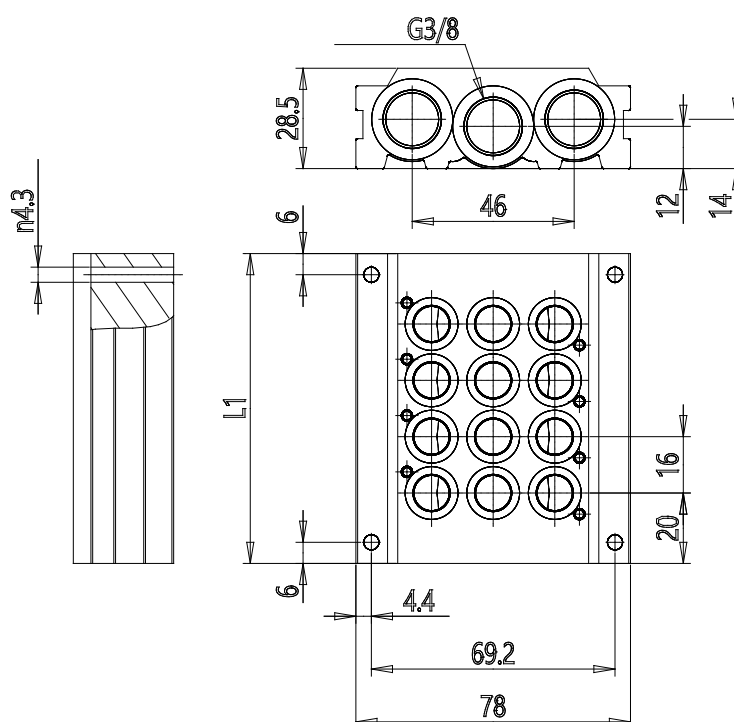

## Manifolds for valves with outlets on the body Size 10,5-25 - Series D (VA)

Product code: DCA20-12

Datasheet creation date: 07/03/2025 16:20

Check the most updated document online [click here](#)

### TECHNICAL DATA

<b>Series</b>	DC
<b>Manifold for type VA valves</b>	A = For type VA valves
<b>Size (mm)</b>	2 = 16 mm
<b>Body type</b>	0 = body for sub-base assembly
<b>Number of positions</b>	12
<b>Manifolds length (mm)</b>	216.0

## Manifolds for valves with outlets on the body Size 10,5-25 - Series D (VA)

Product code: DCA20-12

### DIMENSIONS

<b>Series</b>	DC
<b>Manifold for type VA valves</b>	A = For type VA valves
<b>Size (mm)</b>	2 = 16 mm
<b>Body type</b>	0 = body for sub-base assembly
<b>Number of positions</b>	12
<b>Manifolds length (mm)</b>	216.0