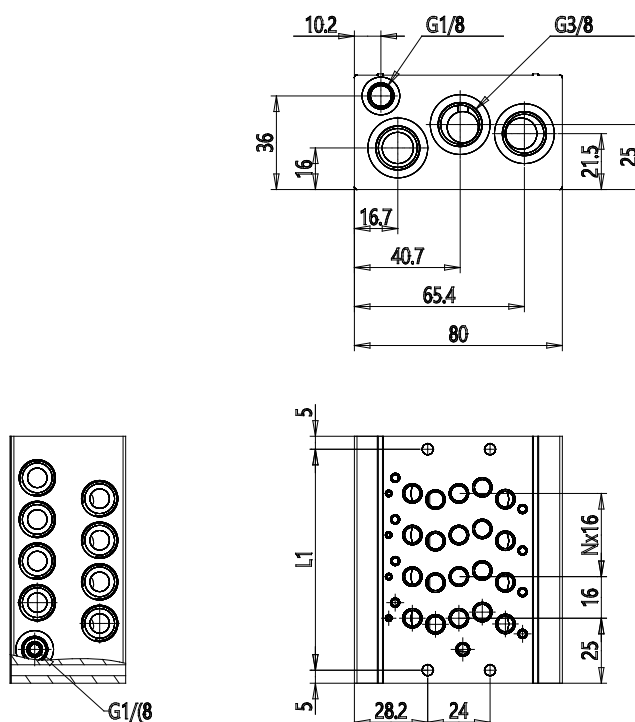

## Manifold - Series D (VB)

Product code: DCB20-6

Datasheet creation date: 07/03/2025 16:23

Check the most updated document online [click here](#)

### TECHNICAL DATA

<b>Series</b>	DC
<b>Manifolds for valves model VB</b>	B = For type VB valves
<b>Size</b>	2 = 16 mm
<b>Servo-Pilot Supply</b>	0 = Kit included for internal/external servo-pilot supply
<b>Number of position</b>	6
<b>Manifolds length (mm)</b>	127

## Manifold - Series D (VB)

Product code: DCB20-6

### DIMENSIONS

<b>Series</b>	DC
<b>Manifolds for valves model VB</b>	B = For type VB valves
<b>Size</b>	2 = 16 mm
<b>Servo-Pilot Supply</b>	0 = Kit included for internal/external servo-pilot supply
<b>Number of position</b>	6
<b>Manifolds length (mm)</b>	127