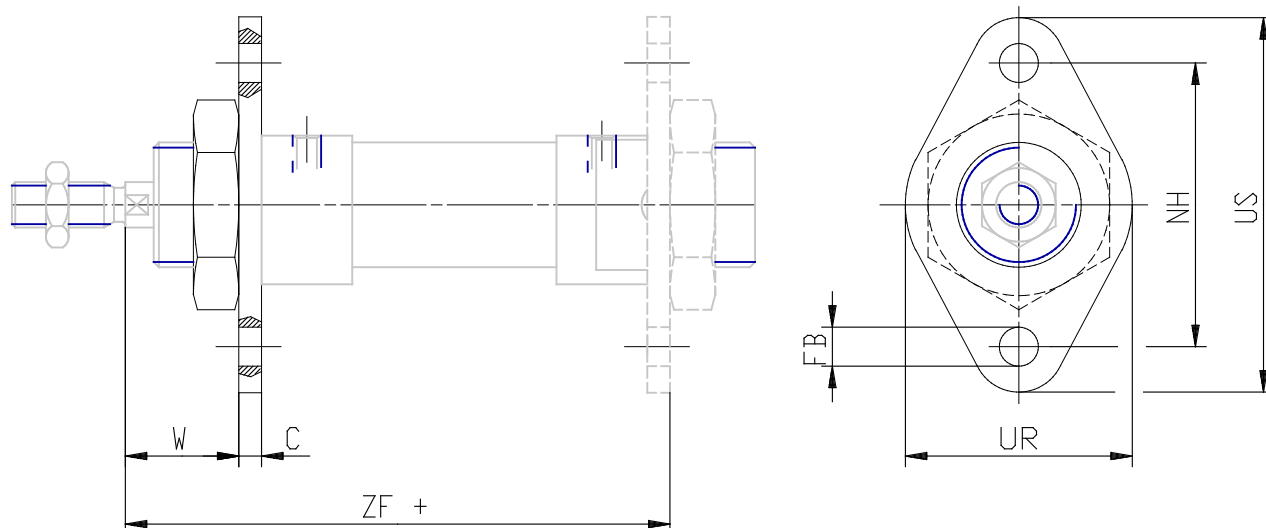

Rear and front flange - Mod. E

Product code: E-94-20-25

Datasheet creation date: 07/03/2025 15:53

Check the most updated document online [click here](#)

■ TECHNICAL DATA

Mod.	E-94-20-25
------	------------

Rear and front flange - Mod. E

Product code: E-94-20-25

DIMENSIONS

Ø FB (mm)	6.6
C (mm)	4
TF (mm)	50
UF (mm)	66
W (mm)	20
UR (mm)	40
ZF (mm)	96.0