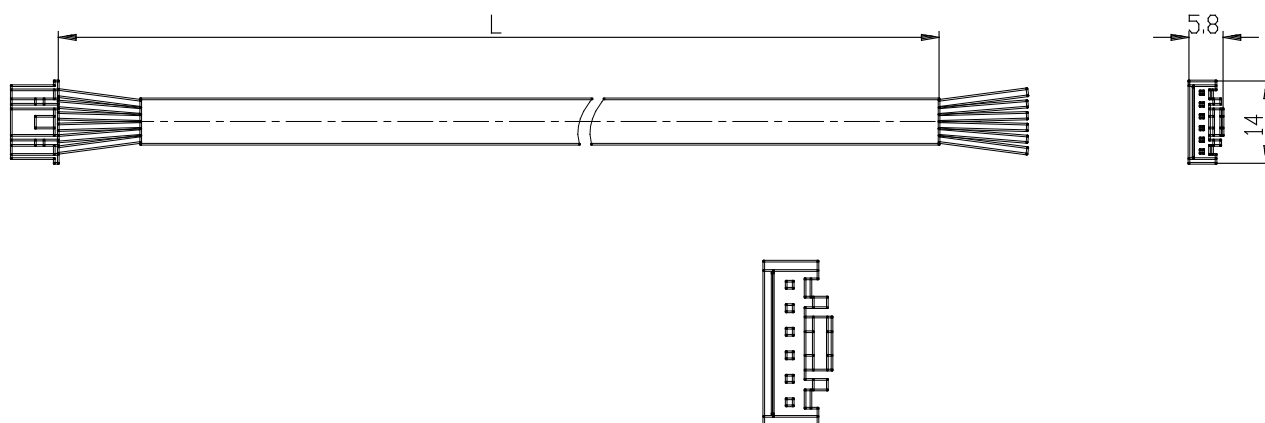

## Cable for drive CANopen - Series DRCS

Product code: EC-050522-A300

Datasheet creation date: 20/05/2026 08:44

Check the most updated document online [click here](#)

### TECHNICAL DATA

Mod.	EC-050522-A300
------	----------------

## Cable for drive CANopen - Series DRCS

Product code: EC-050522-A300

### DIMENSIONS

<b>Motor</b>	-
<b>Brake</b>	-
<b>Pins</b>	6
<b>Cable length (mt)</b>	3