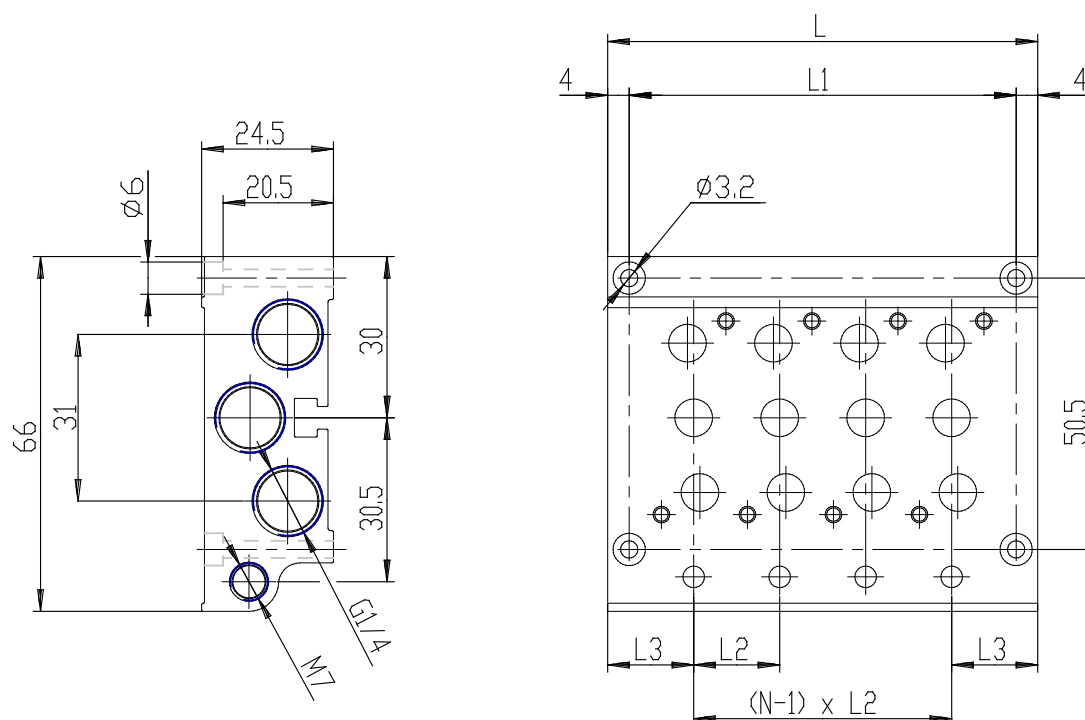

Manifold - Series EN 16

Product code: EN531-1002

Datasheet creation date: 20/05/2026 08:44

Check the most updated document online [click here](#)

TECHNICAL DATA

Mod.	EN531-1002
Number of positions	2

Manifold - Series EN 16

Product code: EN531-1002

DIMENSIONS

L (mm)	48
L1 (mm)	40
L2 (mm)	16
L3 (mm)	16