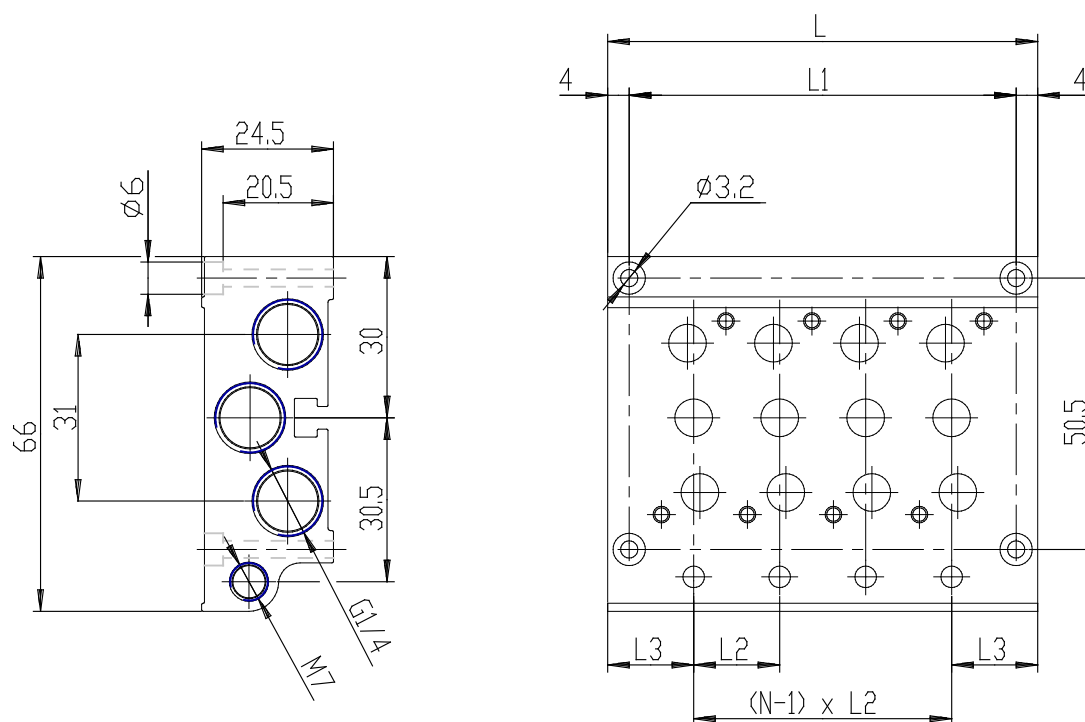

## Manifold - Series EN 16

Product code: EN531-1005

Datasheet creation date: 20/05/2026 09:26

Check the most updated document online [click here](#)

### ■ TECHNICAL DATA

<b>Mod.</b>	EN531-1005
<b>Number of positions</b>	5

## Manifold - Series EN 16

Product code: EN531-1005

### DIMENSIONS

<b>L (mm)</b>	96
<b>L1 (mm)</b>	88
<b>L2 (mm)</b>	16
<b>L3 (mm)</b>	16