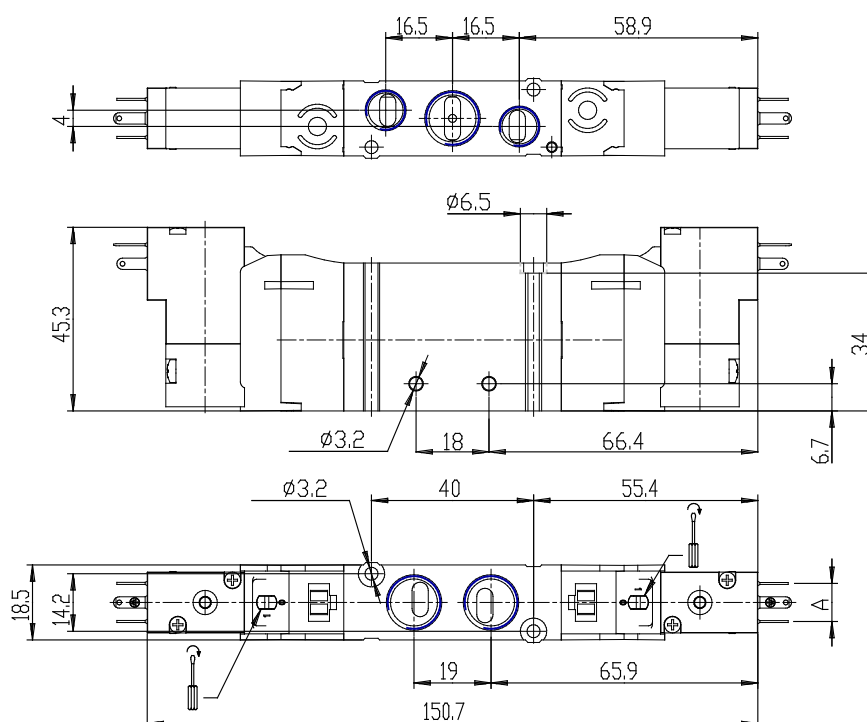

## Valves and solenoid valves - Series EN

Product code: EN551-11-W53

Datasheet creation date: 20/05/2026 09:25

Check the most updated document online [click here](#)

### TECHNICAL DATA

<b>Series</b>	EN
<b>Function</b>	5 = 5/2 (5 ports/2 positions)
<b>Size</b>	5 = size 19
<b>Body type (mm)</b>	1 = body with threaded ports
<b>Operation</b>	11 = electro-pneumatic, bistable
<b>Type of solenoid</b>	W53 = 24V DC - 2W

## Valves and solenoid valves - Series EN

Product code: EN551-11-W53

### DIMENSIONS

<b>Series</b>	EN
<b>Function</b>	5 = 5/2 (5 ports/2 positions)
<b>Size</b>	5 = size 19
<b>Body type (mm)</b>	1 = body with threaded ports
<b>Operation</b>	11 = electro-pneumatic, bistable
<b>Type of solenoid</b>	W53 = 24V DC - 2W