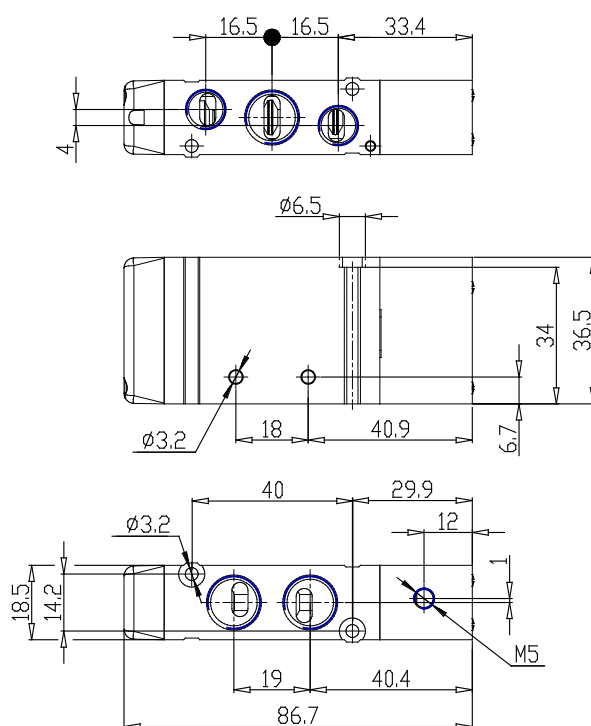

## Valves and solenoid valves - Series EN

Product code: EN551-36

Datasheet creation date: 20/05/2026 06:49

Check the most updated document online [click here](#)

### TECHNICAL DATA

<b>Series</b>	EN
<b>Function</b>	5 = 5/2 (5 ports/2 positions)
<b>Size</b>	5 = size 19
<b>Body type (mm)</b>	1 = body with threaded ports
<b>Operation</b>	36 = pneumatic monostable
<b>Type of solenoid</b>	

## Valves and solenoid valves - Series EN

Product code: EN551-36

### DIMENSIONS

<b>Series</b>	EN
<b>Function</b>	5 = 5/2 (5 ports/2 positions)
<b>Size</b>	5 = size 19
<b>Body type (mm)</b>	1 = body with threaded ports
<b>Operation</b>	36 = pneumatic monostable
<b>Type of solenoid</b>	