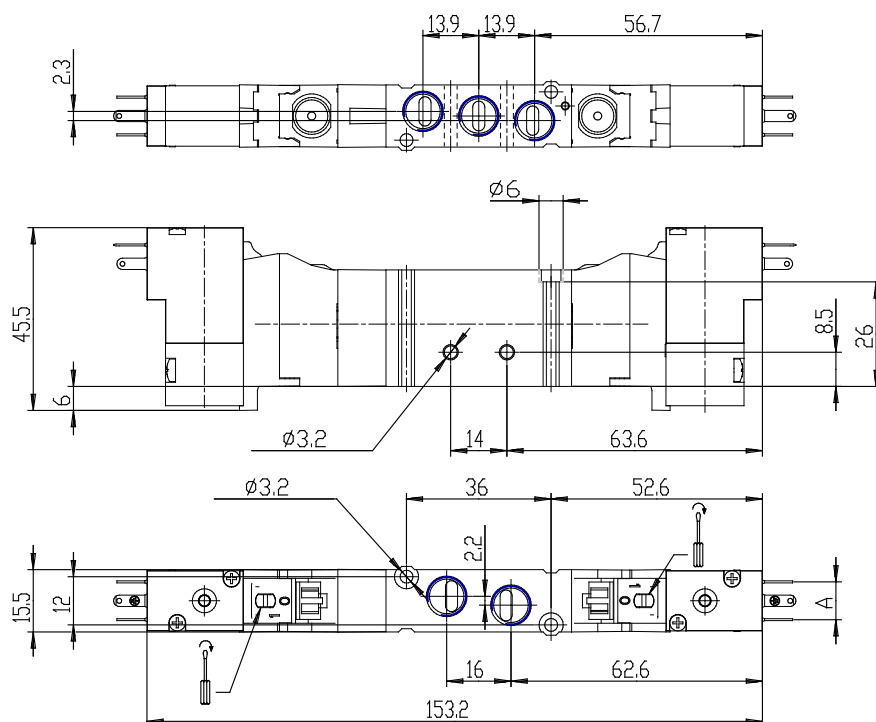

Valves and solenoid valves - Series EN

Product code: EN631-11-P13

Datasheet creation date: 20/05/2026 06:50

Check the most updated document online [click here](#)

TECHNICAL DATA

Series	EN
Function	6 = 5/3 centre closed
Size	3 = size 16
Body type (mm)	1 = body with threaded ports
Operation	11 = electro-pneumatic, bistable
Type of solenoid	P13 = 24V DC - 1W

Valves and solenoid valves - Series EN

Product code: EN631-11-P13

DIMENSIONS

Series	EN
Function	6 = 5/3 centre closed
Size	3 = size 16
Body type (mm)	1 = body with threaded ports
Operation	11 = electro-pneumatic, bistable
Type of solenoid	P13 = 24V DC - 1W