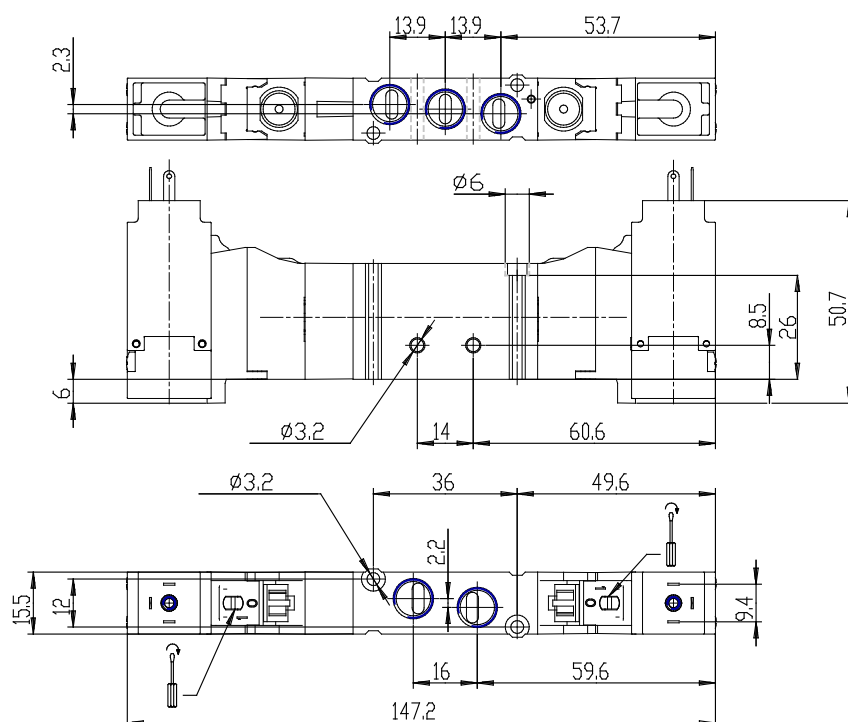

## Valves and solenoid valves - Series EN

Product code: EN631-11-PN3

Datasheet creation date: 20/05/2026 06:51

Check the most updated document online [click here](#)

### TECHNICAL DATA

<b>Series</b>	EN
<b>Function</b>	6 = 5/3 centre closed
<b>Size</b>	3 = size 16
<b>Body type (mm)</b>	1 = body with threaded ports
<b>Operation</b>	11 = electro-pneumatic, bistable
<b>Type of solenoid</b>	PN3 = 24V DC - 1W

### DIMENSIONS

<b>Series</b>	EN
<b>Function</b>	6 = 5/3 centre closed
<b>Size</b>	3 = size 16
<b>Body type (mm)</b>	1 = body with threaded ports
<b>Operation</b>	11 = electro-pneumatic, bistable
<b>Type of solenoid</b>	PN3 = 24V DC - 1W