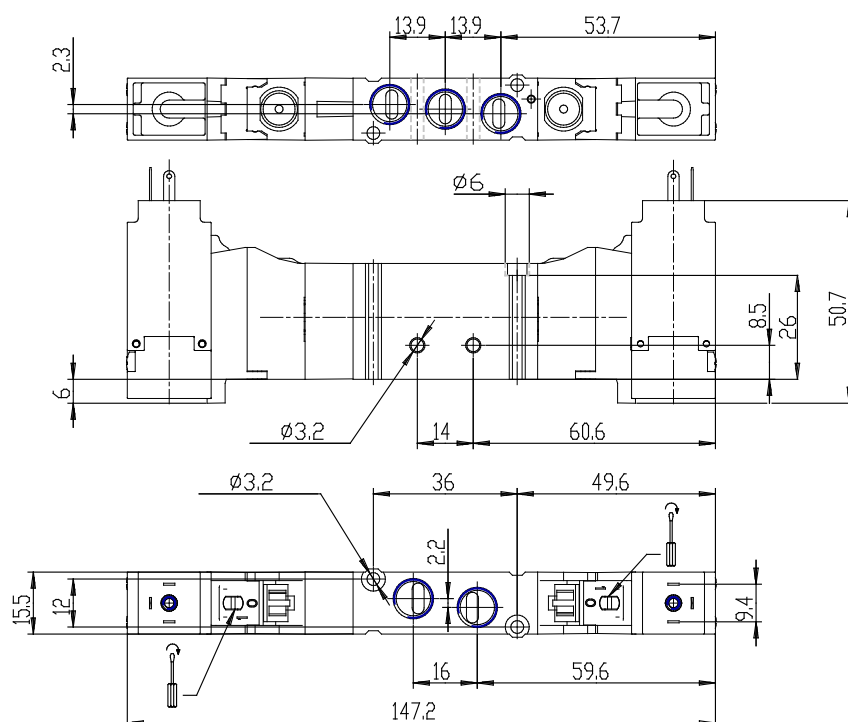

## Valves and solenoid valves - Series EN

Product code: EN631-11-PN7

Datasheet creation date: 20/05/2026 06:52

Check the most updated document online [click here](#)

### TECHNICAL DATA

<b>Series</b>	EN
<b>Function</b>	6 = 5/3 centre closed
<b>Size</b>	3 = size 16
<b>Body type (mm)</b>	1 = body with threaded ports
<b>Operation</b>	11 = electro-pneumatic, bistable
<b>Type of solenoid</b>	PN7 = 230V - 2W

## Valves and solenoid valves - Series EN

Product code: EN631-11-PN7

### DIMENSIONS

<b>Series</b>	EN
<b>Function</b>	6 = 5/3 centre closed
<b>Size</b>	3 = size 16
<b>Body type (mm)</b>	1 = body with threaded ports
<b>Operation</b>	11 = electro-pneumatic, bistable
<b>Type of solenoid</b>	PN7 = 230V - 2W