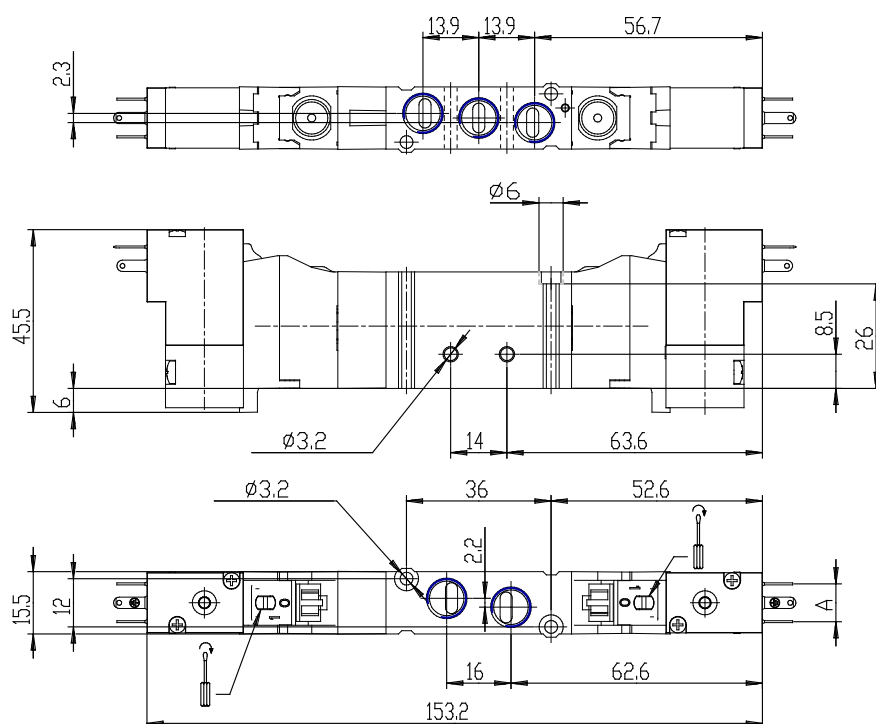

Valves and solenoid valves - Series EN

Product code: EN631-11-W53

Datasheet creation date: 20/05/2026 06:51

Check the most updated document online [click here](#)

TECHNICAL DATA

Series	EN
Function	6 = 5/3 centre closed
Size	3 = size 16
Body type (mm)	1 = body with threaded ports
Operation	11 = electro-pneumatic, bistable
Type of solenoid	W53 = 24V DC - 2W

Valves and solenoid valves - Series EN

Product code: EN631-11-W53

DIMENSIONS

Series	EN
Function	6 = 5/3 centre closed
Size	3 = size 16
Body type (mm)	1 = body with threaded ports
Operation	11 = electro-pneumatic, bistable
Type of solenoid	W53 = 24V DC - 2W