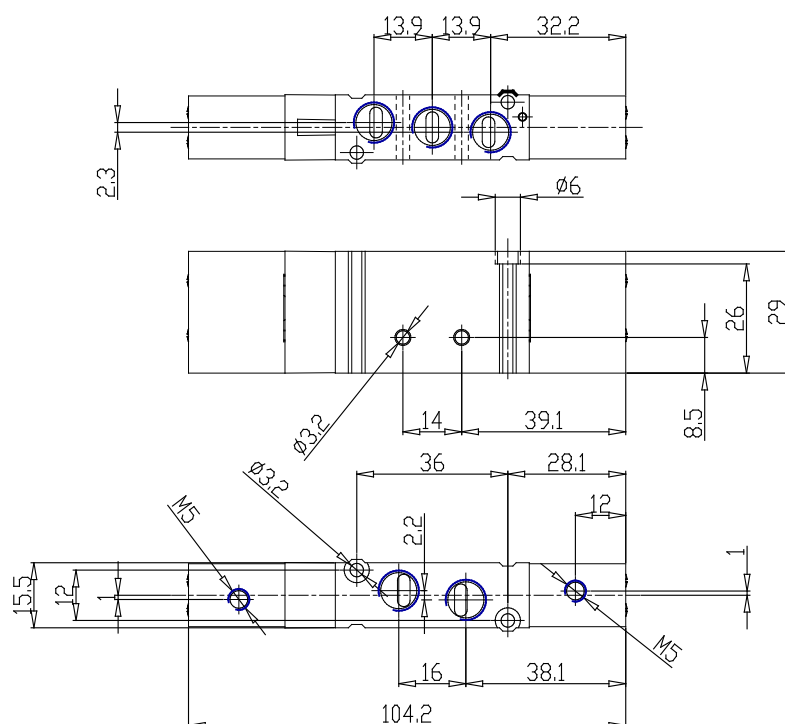

Valves and solenoid valves - Series EN

Product code: EN631-33

Datasheet creation date: 20/05/2026 06:51

Check the most updated document online [click here](#)

TECHNICAL DATA

Series	EN
Function	6 = 5/3 centre closed
Size	3 = size 16
Body type (mm)	1 = body with threaded ports
Operation	33 = pneumatic bistable
Type of solenoid	

Valves and solenoid valves - Series EN

Product code: EN631-33

DIMENSIONS

Series	EN
Function	6 = 5/3 centre closed
Size	3 = size 16
Body type (mm)	1 = body with threaded ports
Operation	33 = pneumatic bistable
Type of solenoid	