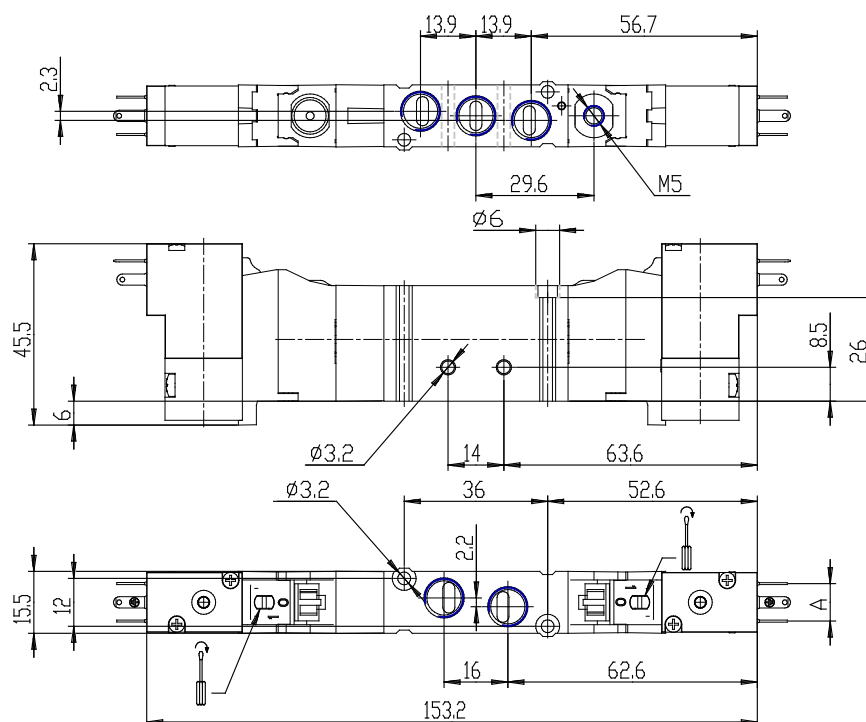

Valves and solenoid valves - Series EN

Product code: EN631-E11-W53

Datasheet creation date: 20/05/2026 06:51

Check the most updated document online [click here](#)

TECHNICAL DATA

Series	EN
Function	6 = 5/3 centre closed
Size	3 = size 16
Body type (mm)	1 = body with threaded ports
Operation	E11 = electro-pneumatic, bistable with external servo-pilot supply
Type of solenoid	W53 = 24V DC - 2W

Valves and solenoid valves - Series EN

Product code: EN631-E11-W53

DIMENSIONS

Series	EN
Function	6 = 5/3 centre closed
Size	3 = size 16
Body type (mm)	1 = body with threaded ports
Operation	E11 = electro-pneumatic, bistable with external servo-pilot supply
Type of solenoid	W53 = 24V DC - 2W