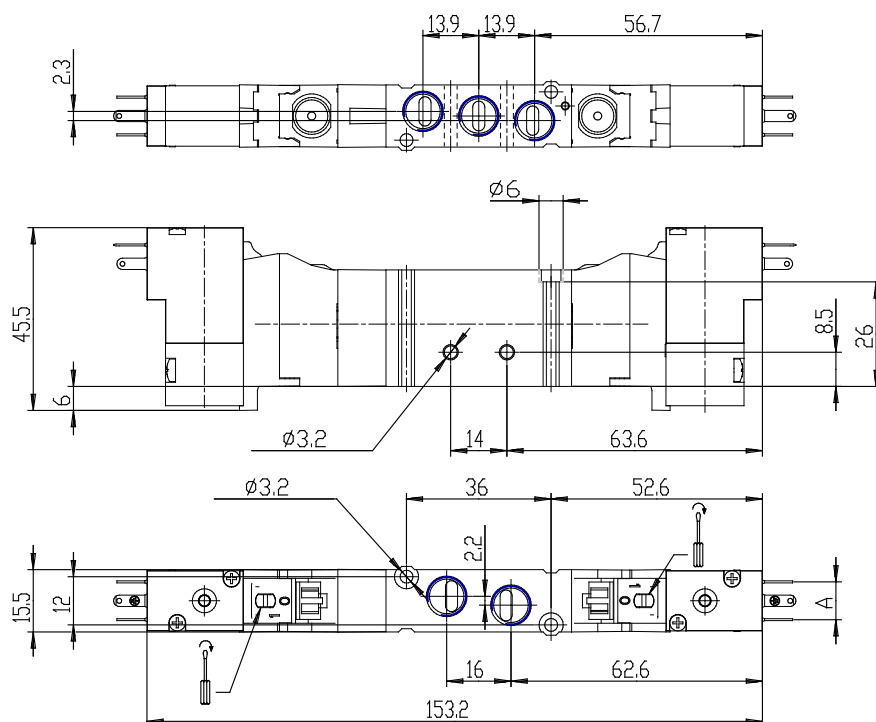

## Valves and solenoid valves - Series EN

Product code: EN731-11-P13

Datasheet creation date: 20/05/2026 06:52

Check the most updated document online [click here](#)

### TECHNICAL DATA

<b>Series</b>	EN
<b>Function</b>	7 = 5/3 centre open
<b>Size</b>	3 = size 16
<b>Body type (mm)</b>	1 = body with threaded ports
<b>Operation</b>	11 = electro-pneumatic, bistable
<b>Type of solenoid</b>	P13 = 24V DC - 1W

### DIMENSIONS

<b>Series</b>	EN
<b>Function</b>	7 = 5/3 centre open
<b>Size</b>	3 = size 16
<b>Body type (mm)</b>	1 = body with threaded ports
<b>Operation</b>	11 = electro-pneumatic, bistable
<b>Type of solenoid</b>	P13 = 24V DC - 1W