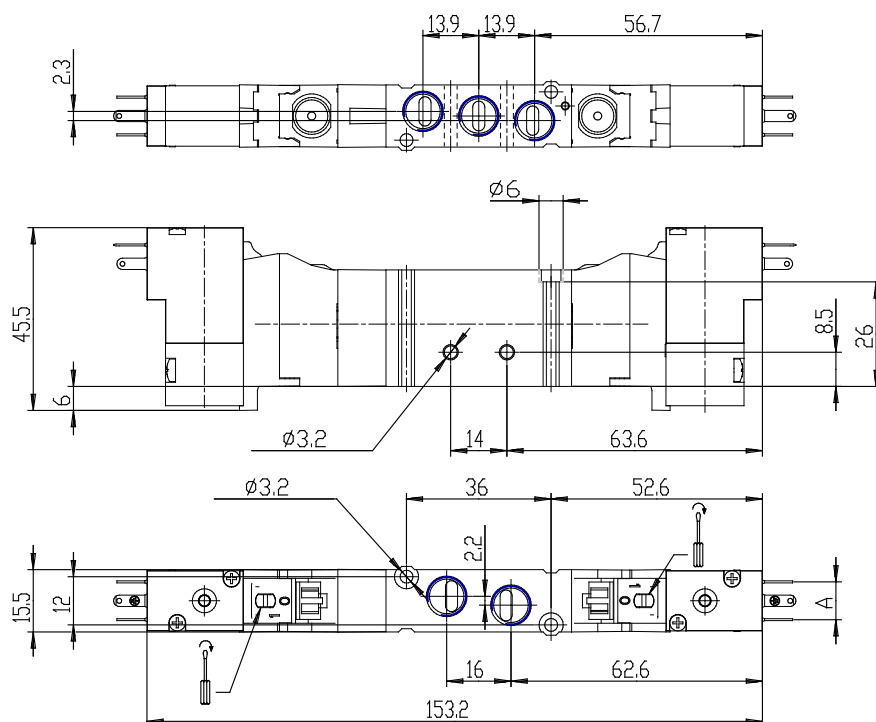

Valves and solenoid valves - Series EN

Product code: EN731-11-W53

Datasheet creation date: 20/05/2026 06:52

Check the most updated document online [click here](#)

TECHNICAL DATA

Series	EN
Function	7 = 5/3 centre open
Size	3 = size 16
Body type (mm)	1 = body with threaded ports
Operation	11 = electro-pneumatic, bistable
Type of solenoid	W53 = 24V DC - 2W

Valves and solenoid valves - Series EN

Product code: EN731-11-W53

DIMENSIONS

Series	EN
Function	7 = 5/3 centre open
Size	3 = size 16
Body type (mm)	1 = body with threaded ports
Operation	11 = electro-pneumatic, bistable
Type of solenoid	W53 = 24V DC - 2W