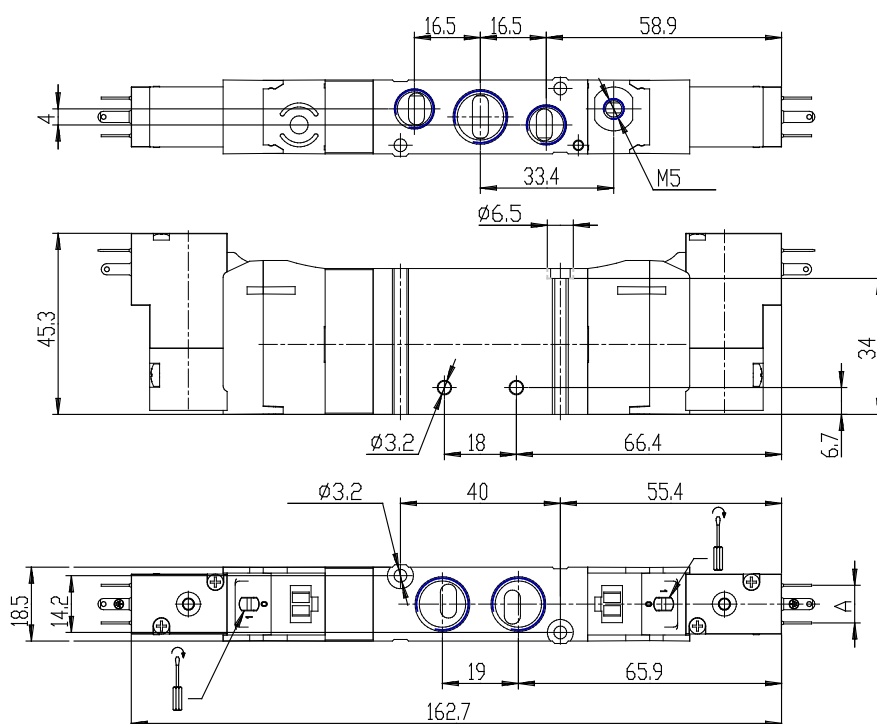

Valves and solenoid valves - Series EN

Product code: EN751-E11-W53

Datasheet creation date: 20/05/2026 06:50

Check the most updated document online [click here](#)

TECHNICAL DATA

Series	EN
Function	7 = 5/3 centre open
Size	5 = size 19
Body type (mm)	1 = body with threaded ports
Operation	E11 = electro-pneumatic, bistable with external servo-pilot supply
Type of solenoid	W53 = 24V DC - 2W

Valves and solenoid valves - Series EN

Product code: EN751-E11-W53

DIMENSIONS

Series	EN
Function	7 = 5/3 centre open
Size	5 = size 19
Body type (mm)	1 = body with threaded ports
Operation	E11 = electro-pneumatic, bistable with external servo-pilot supply
Type of solenoid	W53 = 24V DC - 2W