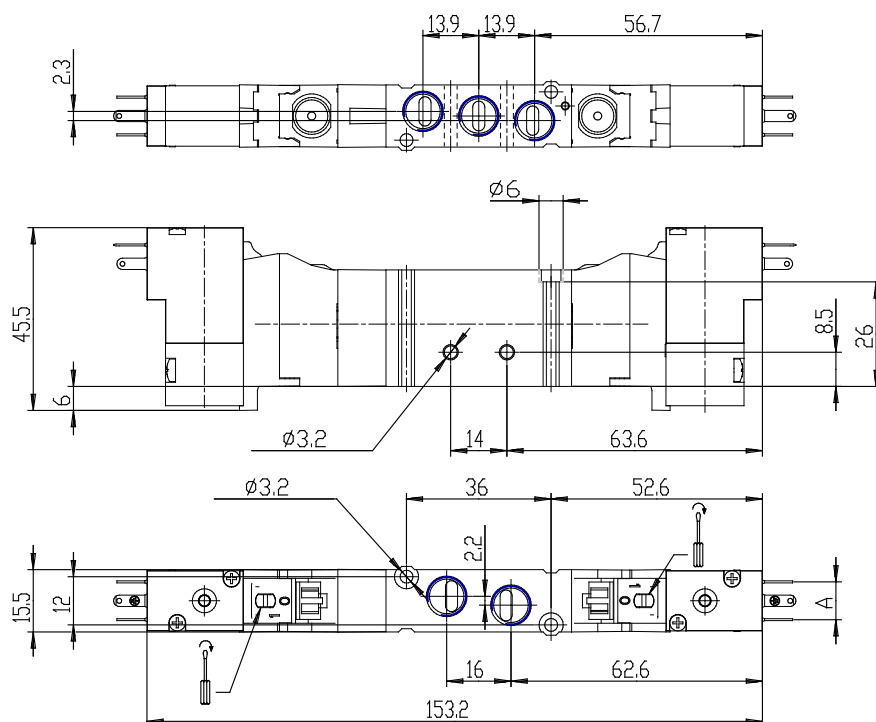

Valves and solenoid valves - Series EN

Product code: EN831-11-P56

Datasheet creation date: 20/05/2026 06:50

Check the most updated document online [click here](#)

TECHNICAL DATA

Series	EN
Function	8 = 5/3 pressure centre
Size	3 = size 16
Body type (mm)	1 = body with threaded ports
Operation	11 = electro-pneumatic, bistable
Type of solenoid	P56 = 110V DC - 2W

Valves and solenoid valves - Series EN

Product code: EN831-11-P56

DIMENSIONS

Series	EN
Function	8 = 5/3 pressure centre
Size	3 = size 16
Body type (mm)	1 = body with threaded ports
Operation	11 = electro-pneumatic, bistable
Type of solenoid	P56 = 110V DC - 2W