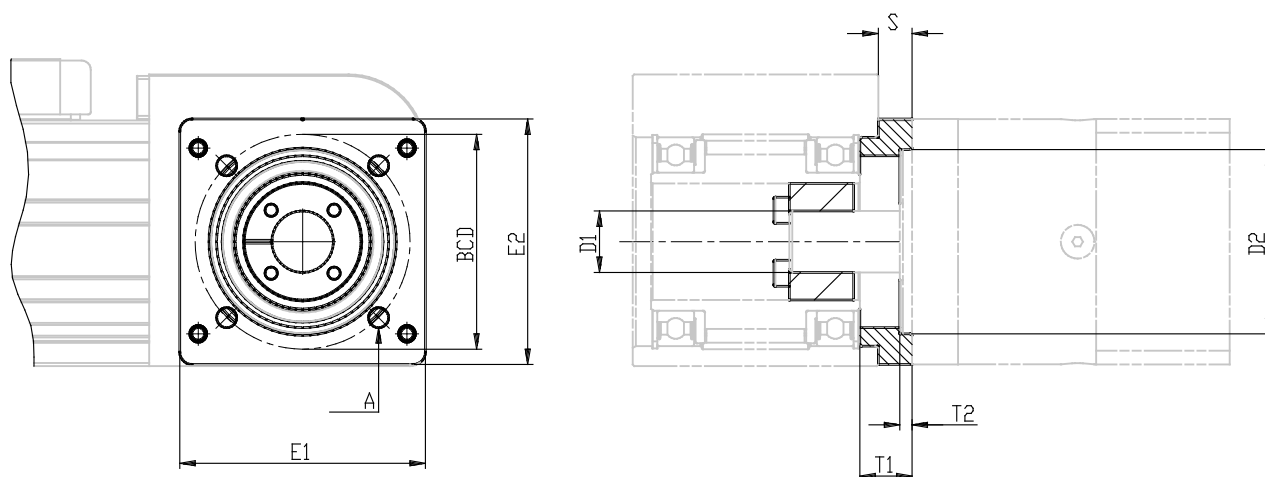

## Kit to connect the Series GB gearbox - Mod. FR

Product code: FR-5E-50

Datasheet creation date: 07/03/2025 15:39

Check the most updated document online [click here](#)

### TECHNICAL DATA

Mod. (mm)	FR-5E-50
Size (mm)	50

### DIMENSIONS

<b>Mod. (mm)</b>	FR-5E-50
<b>Size (mm)</b>	50