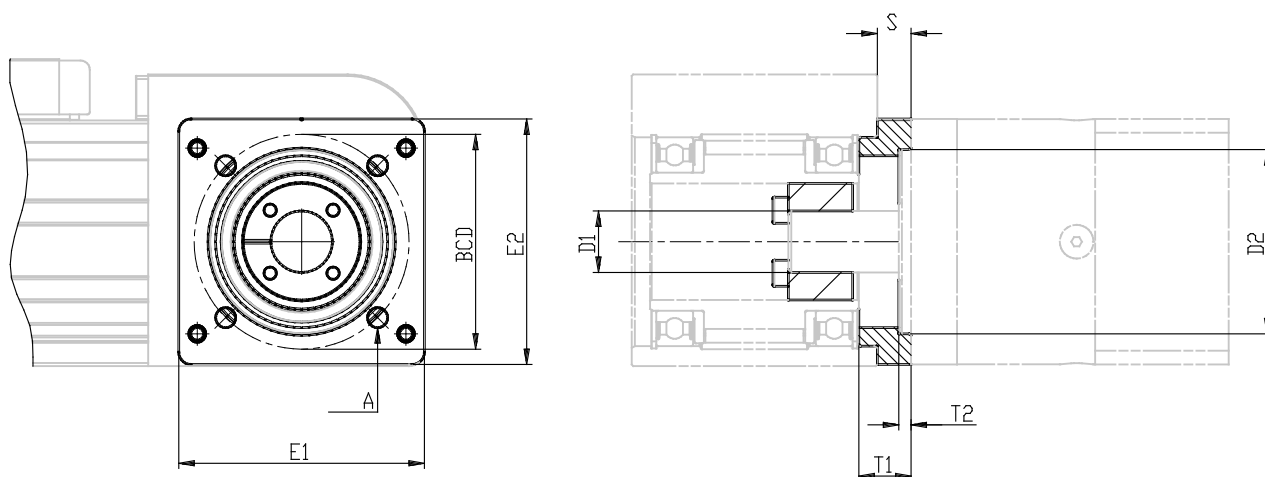

## Kit to connect the Series GB gearbox - Mod. FR

Product code: FR-5E-65

Datasheet creation date: 07/03/2025 15:39

Check the most updated document online [click here](#)

### TECHNICAL DATA

Mod. (mm)	FR-5E-65
Size (mm)	65

### DIMENSIONS

<b>Mod. (mm)</b>	FR-5E-65
<b>Size (mm)</b>	65