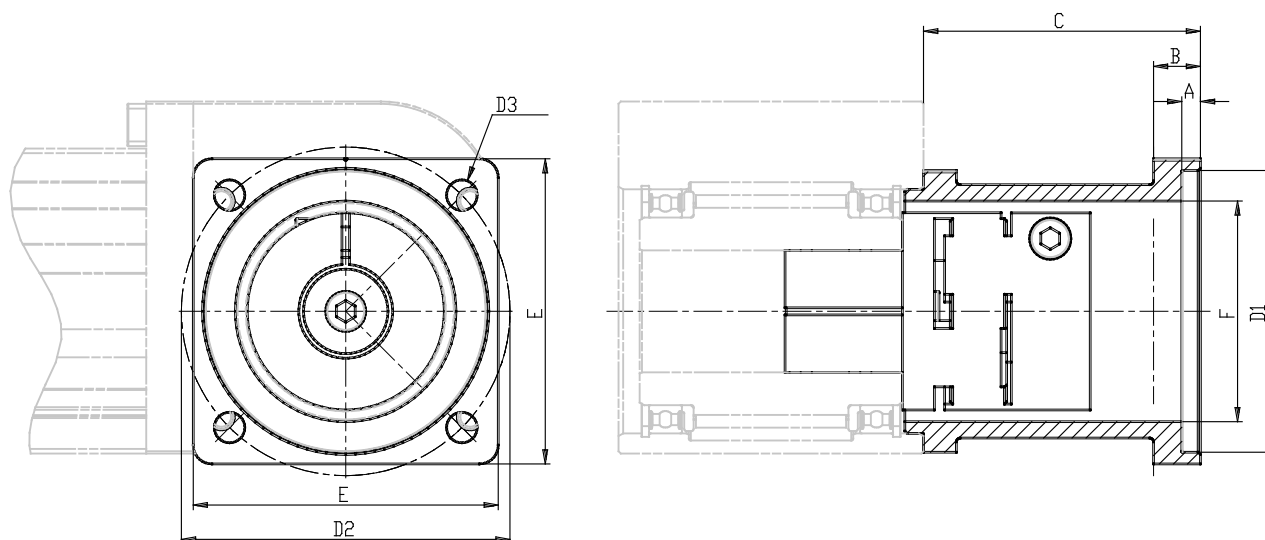

Kit to connect the gearbox - enhanced series - Mod. FRH

Product code: FRH-5E-80

Datasheet creation date: 07/03/2025 15:39

Check the most updated document online [click here](#)

TECHNICAL DATA

| | |
|-----------|-----------|
| Mod. | FRH-5E-80 |
| Size (mm) | 80 |

Kit to connect the gearbox - enhanced series - Mod. FRH

Product code: FRH-5E-80

DIMENSIONS

| | |
|----------|------|
| D1 (mm) | 25 |
| A (mm) | 5 |
| BCD (mm) | 100 |
| D2 (mm) | 80 |
| D3 (mm) | 10.5 |
| B (mm) | 10 |
| C (mm) | 68 |
| E (mm) | 115 |
| F (mm) | 60 |
| P | 1000 |