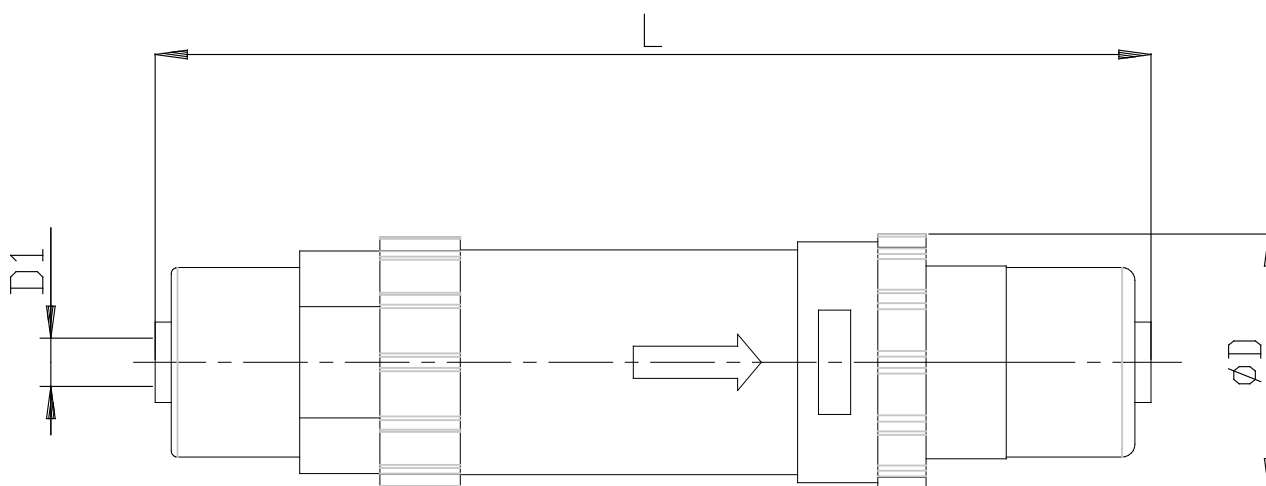

Inline filter - Series FVD

Product code: FVD-6/4-50

Datasheet creation date: 10/03/2025 00:31

Check the most updated document online [click here](#)

TECHNICAL DATA

Mod.	FVD-6/4-50
------	------------

Inline filter - Series FVD

Product code: FVD-6/4-50

DIMENSIONS

D1 (mm)	3
D (mm)	16