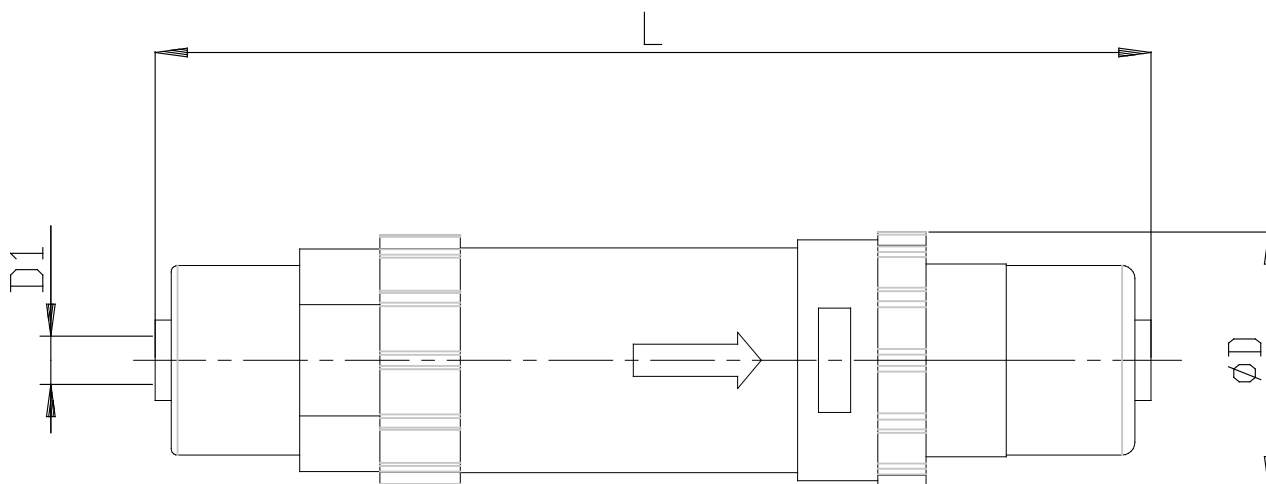

Inline filter - Series FVD

Product code: FVD-8/6-50

Datasheet creation date: 10/03/2025 00:31

Check the most updated document online [click here](#)

TECHNICAL DATA

Mod.	FVD-8/6-50
------	------------

Inline filter - Series FVD

Product code: FVD-8/6-50

DIMENSIONS

D1 (mm)	4
D (mm)	23