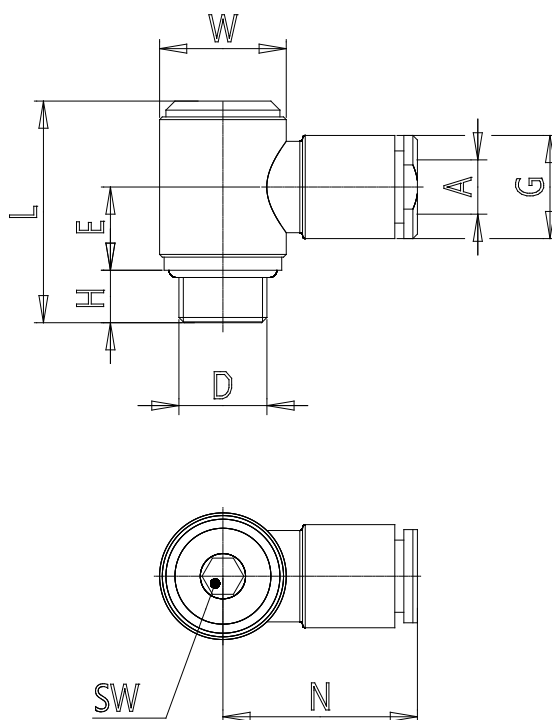

Check the most updated document online [click here](#)

TECHNICAL DATA

Mod.	G6622 4-M5
------	------------

Mod. G7622 - Fittings Series 7000 - Automation

A(title=" ()", format=""),D(title=" ()", format=""),E(title=" ()", format=""),G(title=" ()", format=""),H(title=" ()", format="")

DIMENSIONS

A (mm)	4
D	M5x0,8
E (mm)	6.0
G (mm)	8.6
H (mm)	4
L (mm)	15.8
N (mm)	19.0
W (mm)	8.5
SW (mm)	2.5
Weight (g)	6