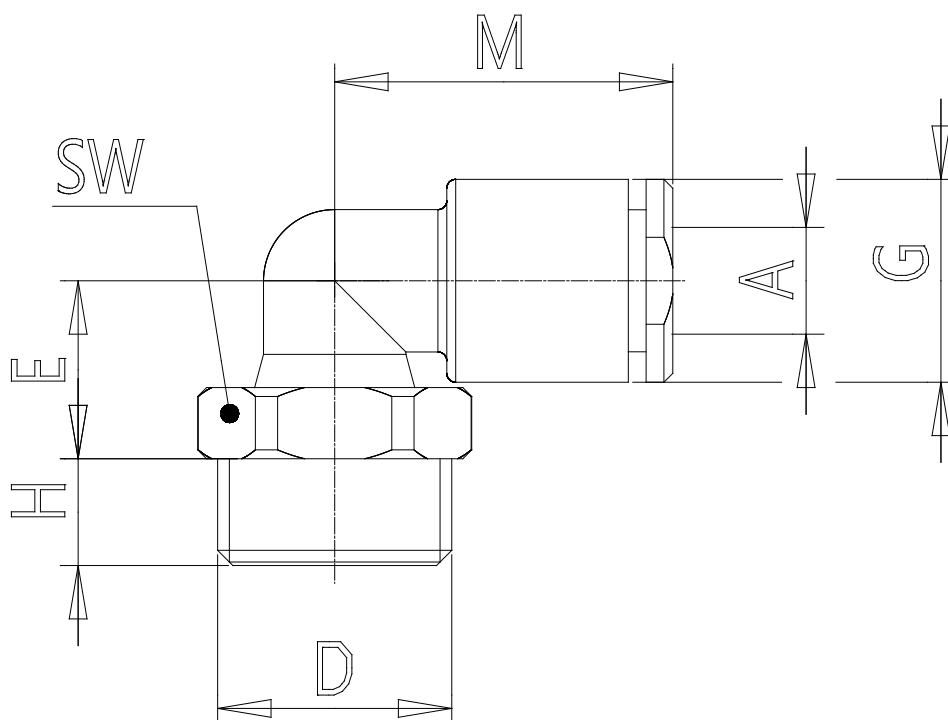

## Mod. G7522 - Fittings Series 7000 - Automation

Product code: G7522 4-1/4

Datasheet creation date: 10/03/2025 09:13

Check the most updated document online [click here](#)

### ■ TECHNICAL DATA

Mod.	G7522 4-1/4
------	-------------

## Mod. G7522 - Fittings Series 7000 - Automation

Product code: G7522 4-1/4

### DIMENSIONS

<b>A (mm)</b>	4
<b>D</b>	G1/4
<b>E (mm)</b>	9.0
<b>G (mm)</b>	9.2
<b>H (mm)</b>	6.0
<b>M (mm)</b>	17.0
<b>SW (mm)</b>	14
<b>Weight (g)</b>	10