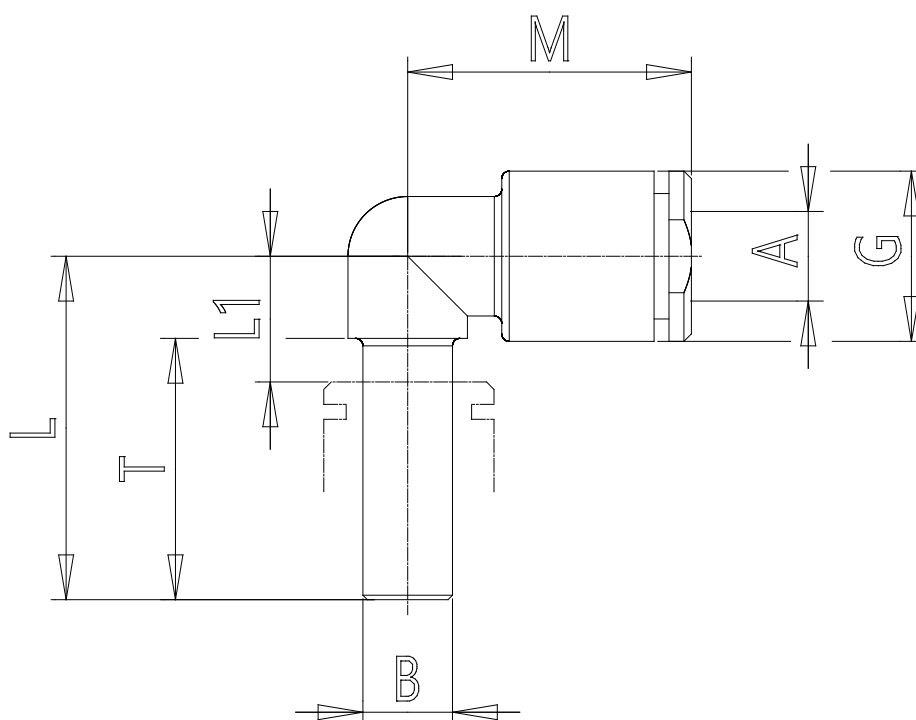

Mod. G7555 - Fittings Series 7000 - Automation

Product code: G7555 12-12

Datasheet creation date: 20/05/2026 08:21

Check the most updated document online [click here](#)

TECHNICAL DATA

Mod.	G7555 12-12
------	-------------

Mod. G7555 - Fittings Series 7000 - Automation

Product code: G7555 12-12

DIMENSIONS

A (mm)	12
B (mm)	12
G (mm)	20.0
L (mm)	32
L1 (mm)	11
M (mm)	31.5
T (mm)	23.0
Weight (g)	6.5