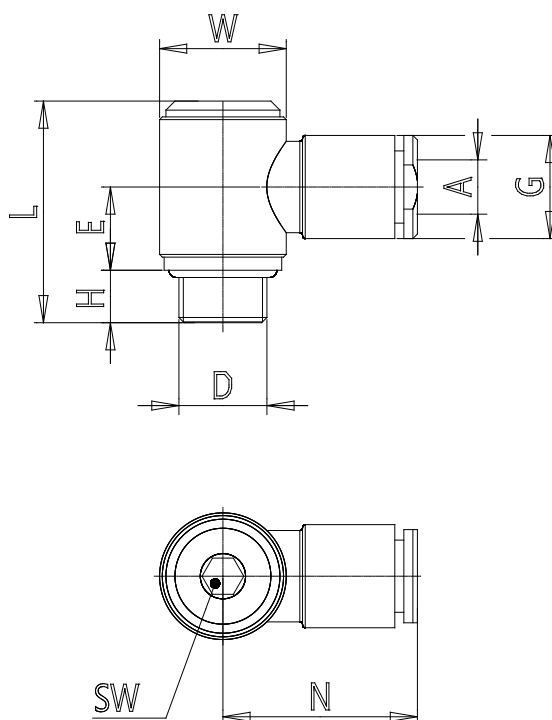

Check the most updated document online [click here](#)

TECHNICAL DATA

Mod.	G7622 12-3/8
------	--------------

Mod. G7622 - Fittings Series 7000 - Automation

A(title=" ()", format=""),D(title=" ()", format=""),E(title=" ()", format=""),G(title=" ()", format=""),H(title=" ()", format="")

DIMENSIONS

A (mm)	12
D	G3/8
E (mm)	13.5
G (mm)	20.0
H (mm)	7
L (mm)	33.0
N (mm)	32.0
W (mm)	22.0
SW (mm)	6.0
Weight (g)	43