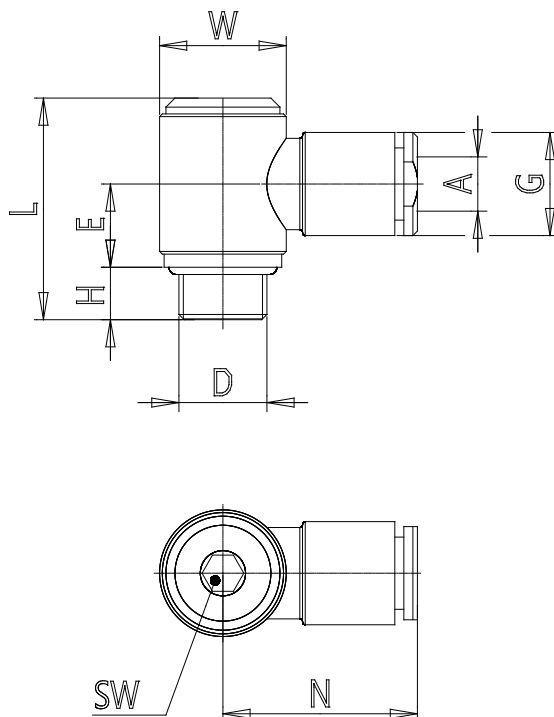

Check the most updated document online [click here](#)

■ TECHNICAL DATA

Mod.	G7622 8-1/8
------	-------------

Mod. G7622 - Fittings Series 7000 - Automation

A(title=" ()", format=""),D(title=" ()", format=""),E(title=" ()", format=""),G(title=" ()", format=""),H(title=" ()", format="")

DIMENSIONS

A (mm)	8
D	G1/8
E (mm)	10.0
G (mm)	13.7
H (mm)	5
L (mm)	24.5
N (mm)	23.5
W (mm)	14.0
SW (mm)	4.0
Weight (g)	14