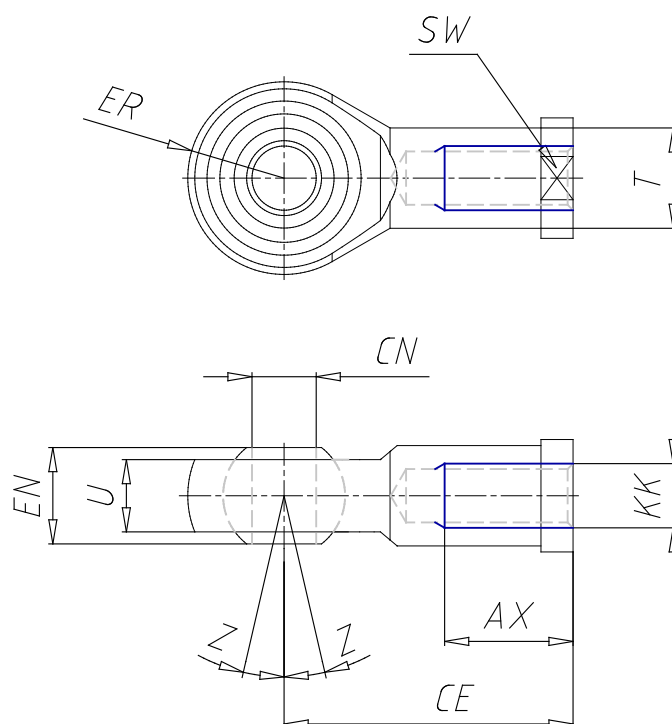

## Piston Rod - Mod. GA

Product code: GA-12-16

Datasheet creation date: 07/03/2025 15:55

Check the most updated document online [click here](#)

### TECHNICAL DATA

Model	GA-12-16
-------	----------

## Piston Rod - Mod. GA

Product code: GA-12-16

### DIMENSIONS

<b>CN (mm)</b>	6
<b>U (mm)</b>	7.0
<b>EN (mm)</b>	9
<b>ER (mm)</b>	10
<b>AX (mm)</b>	12
<b>CE (mm)</b>	30
<b>KK</b>	M6x1
<b>P (mm)</b>	1.00
<b>T (mm)</b>	10.0
<b>Z (°)</b>	6.5
<b>SW (mm)</b>	11