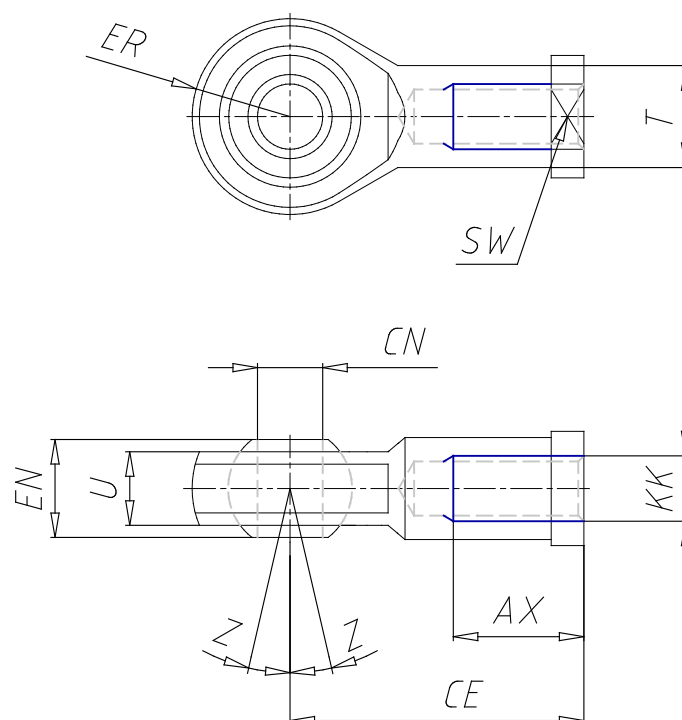

## Swivel ball joint - Mod. GA

Product code: GA-40

Datasheet creation date: 07/03/2025 16:02

Check the most updated document online [click here](#)

### ■ TECHNICAL DATA

Mod.	GA-40
------	-------

## Swivel ball joint - Mod. GA

Product code: GA-40

### DIMENSIONS

<b>Ø CN H7 (mm)</b>	12
<b>U (mm)</b>	12.0
<b>EN (mm)</b>	16
<b>ER (mm)</b>	16
<b>AX (mm)</b>	22
<b>CE (mm)</b>	50
<b>KK</b>	M 12x1.25
<b>Ø T (mm)</b>	17.5
<b>Z (°)</b>	6.5
<b>SW (mm)</b>	19