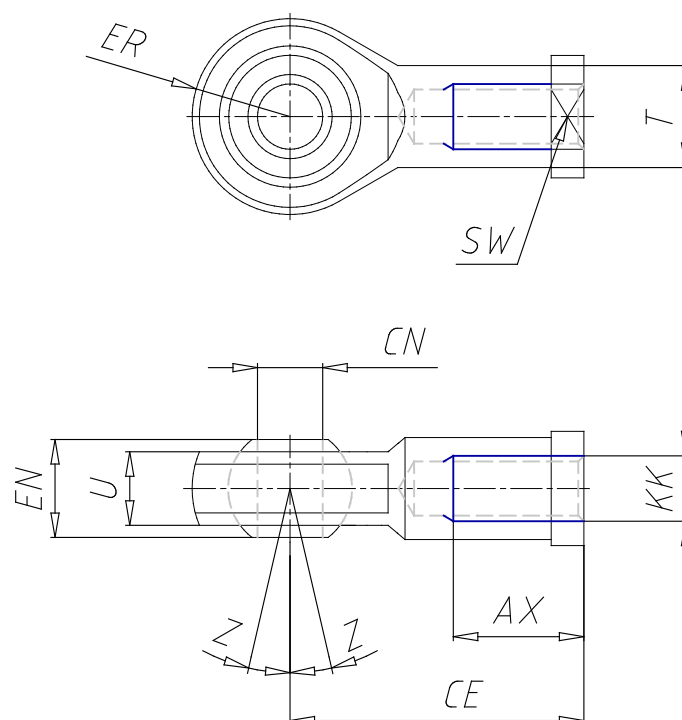

Swivel ball joint - Mod. GA

Product code: GA-50-63

Datasheet creation date: 07/03/2025 16:02

Check the most updated document online [click here](#)

■ TECHNICAL DATA

| | |
|------|----------|
| Mod. | GA-50-63 |
|------|----------|

Swivel ball joint - Mod. GA

Product code: GA-50-63

DIMENSIONS

| | |
|---------------------|----------|
| Ø CN H7 (mm) | 16 |
| U (mm) | 15.0 |
| EN (mm) | 21 |
| ER (mm) | 21 |
| AX (mm) | 28 |
| CE (mm) | 64 |
| KK | M 16x1.5 |
| Ø T (mm) | 22.0 |
| Z (°) | 7.5 |
| SW (mm) | 22 |