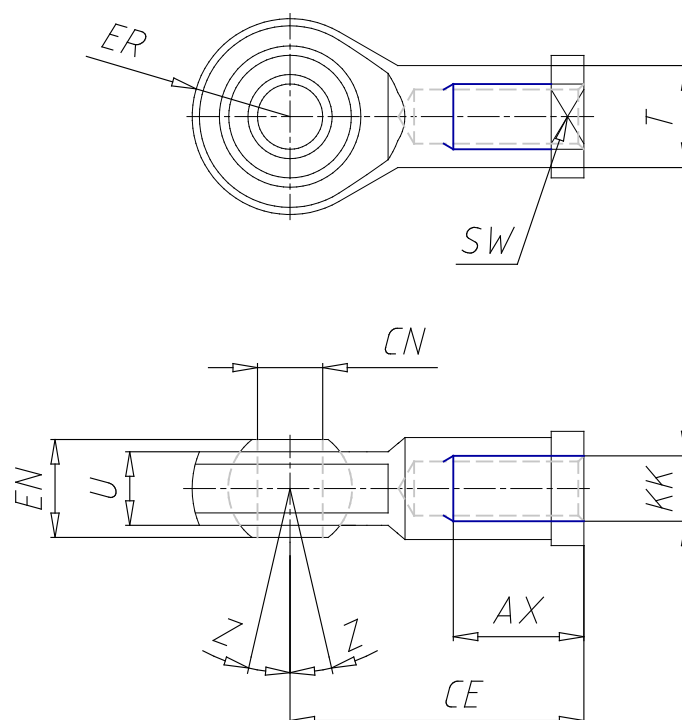

Mod. GA -90 - Swivel ball joint

Product code: GA-90-40

Datasheet creation date: 07/03/2025 15:53

Check the most updated document online [click here](#)

■ TECHNICAL DATA

Mod.	GA-90-40
------	----------

Mod. GA -90 - Swivel ball joint

Product code: GA-90-40

DIMENSIONS

Ø CN H7 (mm)	12
U (mm)	12.0
EN (mm)	16
ER (mm)	16
AX (mm)	22
CE (mm)	50
KK	M12x1.25
Ø T (mm)	17.5
Z (°)	6.5
SW (mm)	19