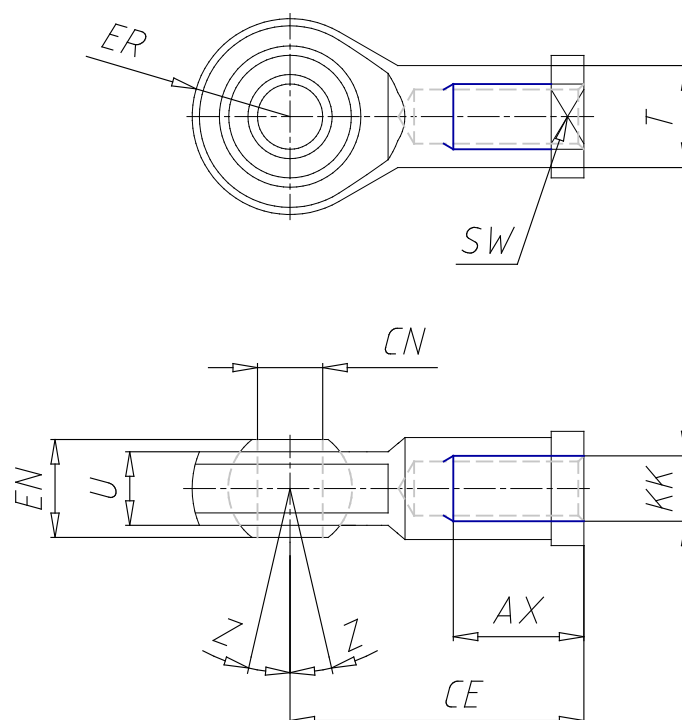

## Mod. GA -90 - Swivel ball joint

Product code: GA-90-50-63

Datasheet creation date: 07/03/2025 15:53

Check the most updated document online [click here](#)

### ■ TECHNICAL DATA

Mod.	GA-90-50-63
------	-------------

## Mod. GA -90 - Swivel ball joint

Product code: GA-90-50-63

### DIMENSIONS

<b>Ø CN H7 (mm)</b>	16
<b>U (mm)</b>	15.0
<b>EN (mm)</b>	21
<b>ER (mm)</b>	21
<b>AX (mm)</b>	28
<b>CE (mm)</b>	64
<b>KK</b>	M16x1.5
<b>Ø T (mm)</b>	22.0
<b>Z (°)</b>	7.5
<b>SW (mm)</b>	22