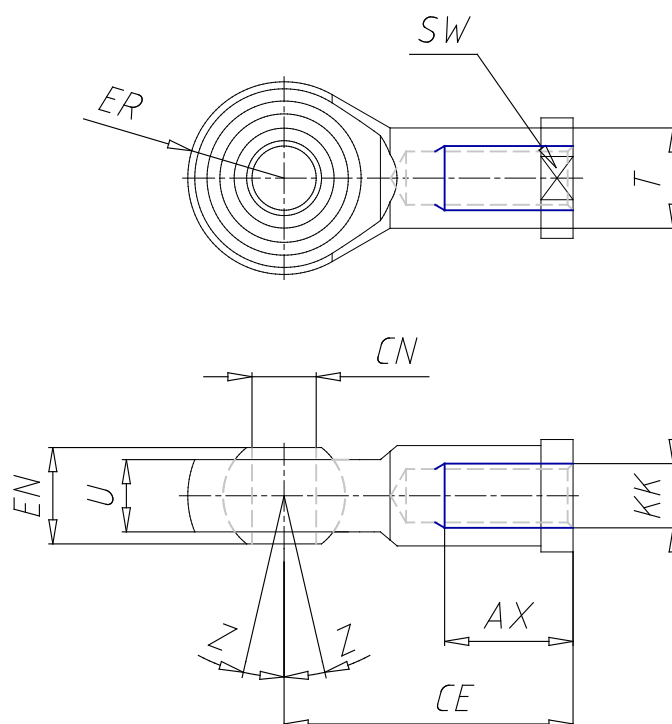

## Swivell ball joint - Mod. GA - 94/90

Product code: GA-94-12-16

Datasheet creation date: 07/03/2025 15:53

Check the most updated document online [click here](#)

### ■ TECHNICAL DATA

Mod.	GA-94-12-16
------	-------------

## Swivell ball joint - Mod. GA - 94/90

Product code: GA-94-12-16

### DIMENSIONS

<b>Ø CN H7 (mm)</b>	6
<b>U (mm)</b>	7.0
<b>EN (mm)</b>	9
<b>ER (mm)</b>	10
<b>AX (mm)</b>	12
<b>CE (mm)</b>	30
<b>KK</b>	M 6x1
<b>T (mm)</b>	10.0
<b>Z (°)</b>	6.5
<b>SW (mm)</b>	11